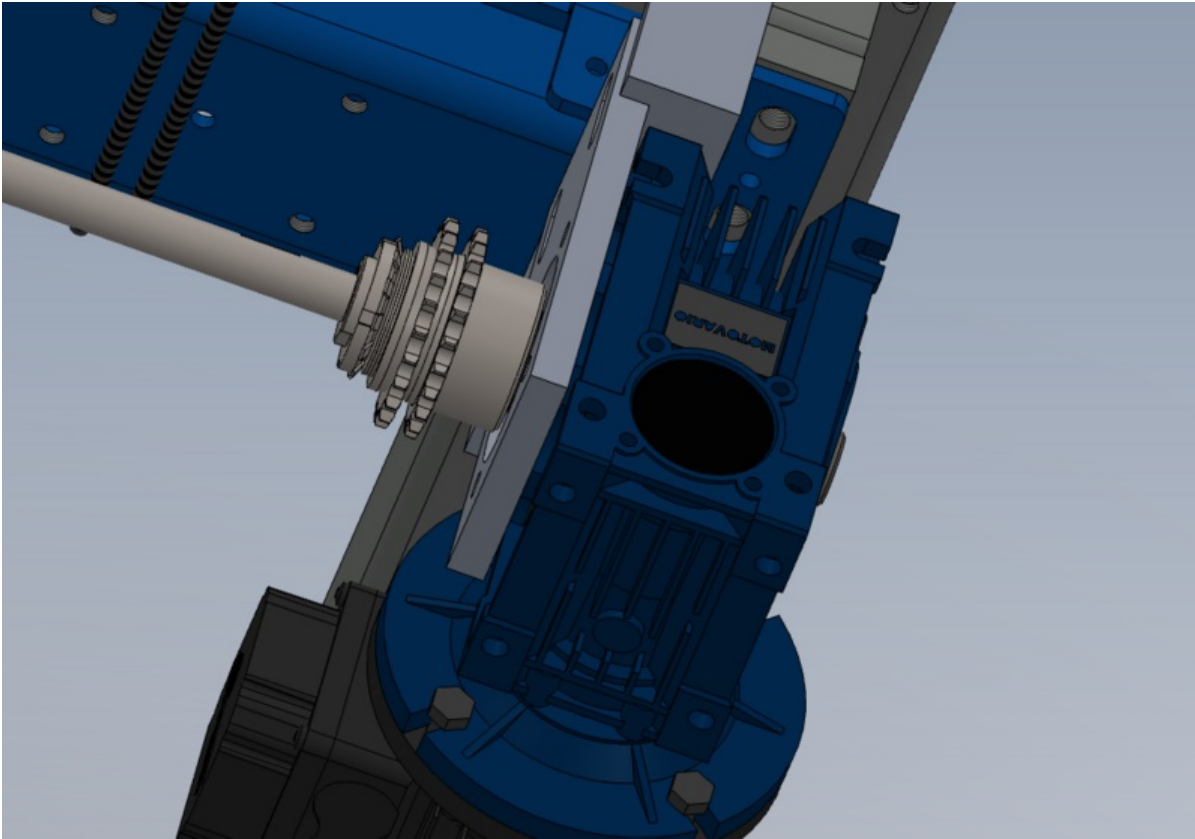

# Fichier:R0015263 Mount drive motor for load shaft Screenshot 2023-07-05 080628.png



R0015263\_Mount\_drive\_motor\_for\_load\_shaft\_Screenshot\_2023-07-05\_080628

## File history

Click on a date/time to view the file as it appeared at that time.

	Date/Time	Thumbnail	Dimensions	User	Comment
current	09:06, 5 July 2023		1,002 × 698 (187 KB)	Gareth Green (talk   contribs)	R0015263_Mount_drive_motor_for_load_shaft_Screenshot_2023-07-05_080628

Horizontal resolution	37.79 dpc
Vertical resolution	37.79 dpc