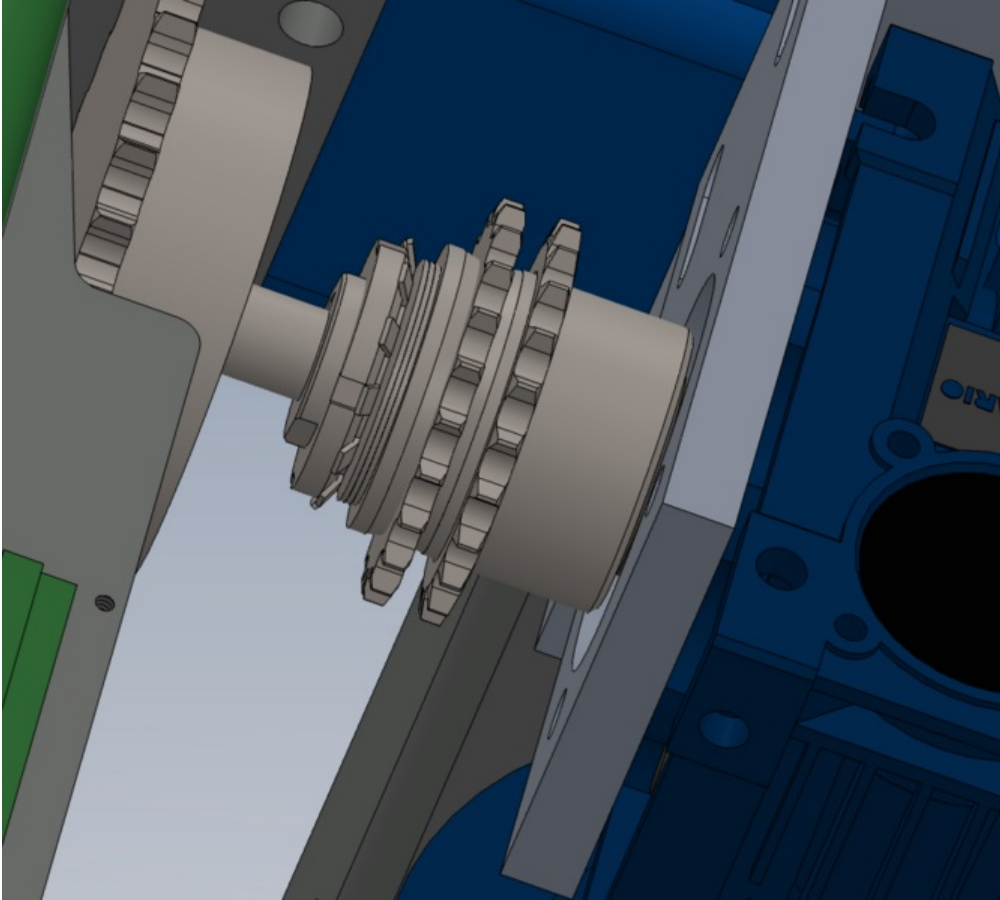

Fichier:R0015263 Mount drive motor for load shaft Screenshot 2023-07-05 080251.png



R0015263_Mount_drive_motor_for_load_shaft_Screenshot_2023-07-05_080251

File history

Click on a date/time to view the file as it appeared at that time.

	Date/Time	Thumbnail	Dimensions	User	Comment
current	09:04, 5 July 2023		918 × 821 (202 KB)	Gareth Green (talk contribs)	R0015263_Mount_drive_motor_for_load_shaft_Screenshot_2023-07-05_080251

You cannot overwrite this file.

File usage

The following page links to this file:

[R0015263 Mount drive motor for load shaft](#)

Metadata

This file contains additional information, probably added from the digital camera or scanner used to create or digitize it. If the file has been modified from its original state, some details may not fully reflect the modified file.

Horizontal resolution	37.79 dpc
Vertical resolution	37.79 dpc