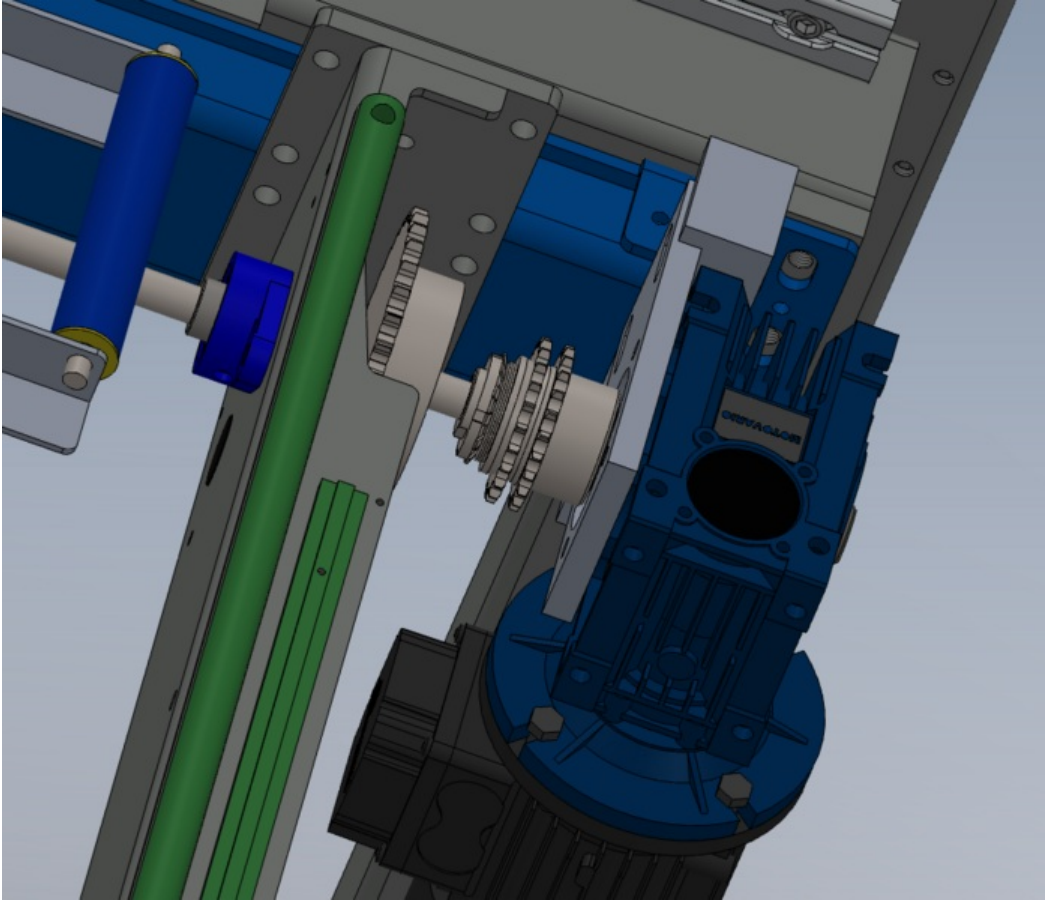

Fichier:R0015263 Mount drive motor for load shaft Screenshot 2023-07-05 075516.png



R0015263_Mount_drive_motor_for_load_shaft_Screenshot_2023-07-05_075516

File history

Click on a date/time to view the file as it appeared at that time.

| | Date/Time | Thumbnail | Dimensions | User | Comment |
|---------|--------------------|---|-----------------------|-----------------------------------|--|
| current | 09:01, 5 July 2023 |  | 925 × 791 (252 KB) | Gareth Green (talk contribs) | R0015263_Mount_drive_motor_for_load_shaft_Screenshot_2023-07-05_075516 |

You cannot overwrite this file.

File usage

The following page links to this file:

R0015263 Mount drive motor for load shaft

Metadata

This file contains additional information, probably added from the digital camera or scanner used to create or digitize it. If the file has been modified from its original state, some details may not fully reflect the modified file.

| | |
|-----------------------|-----------|
| Horizontal resolution | 37.79 dpc |
| Vertical resolution | 37.79 dpc |