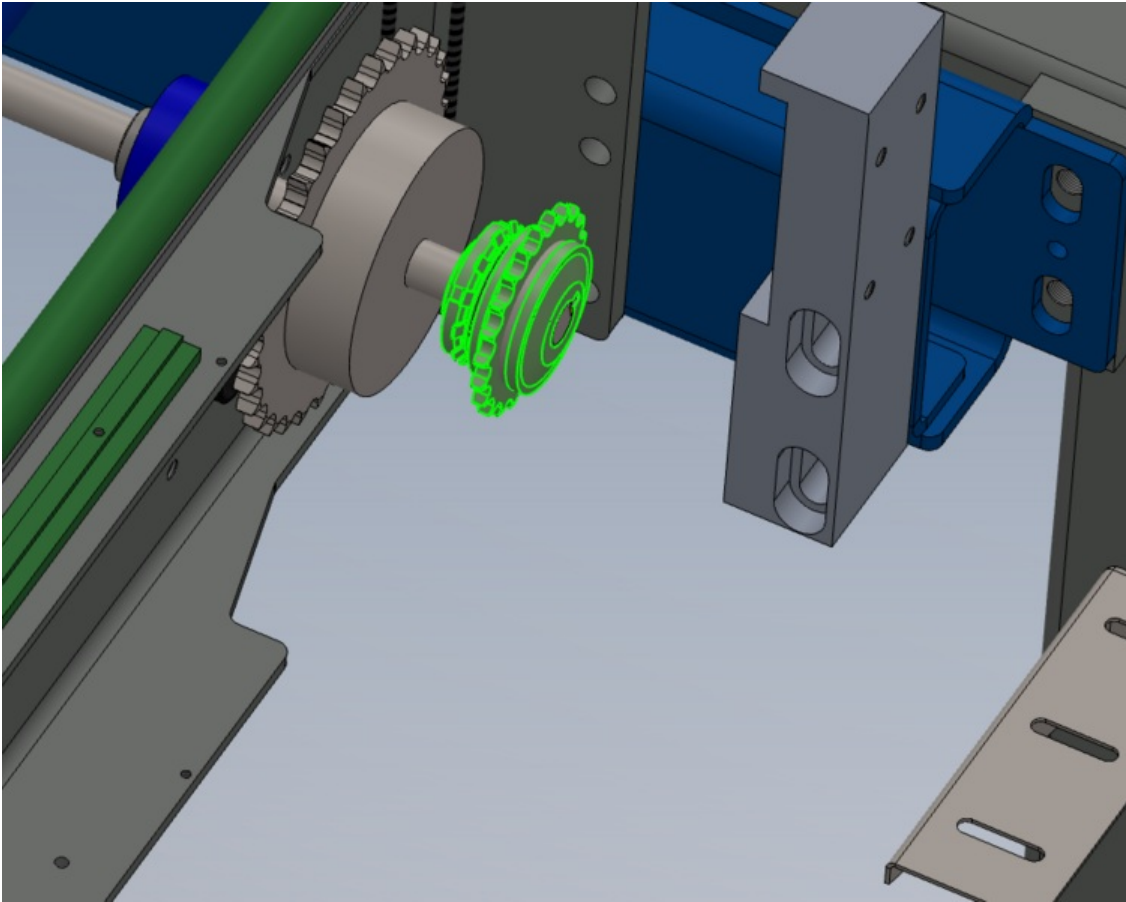

Fichier:R0015263 Mount drive motor for load shaft Screenshot 2023-07-04 193515.png



R0015263_Mount_drive_motor_for_load_shaft_Screenshot_2023-07-04_193515

File history

Click on a date/time to view the file as it appeared at that time.

	Date/Time	Thumbnail	Dimensions	User	Comment
current	20:35, 4 July 2023		921 × 731 (176 KB)	Gareth Green (talk contribs)	R0015263_Mount_drive_motor_for_load_shaft_Screenshot_2023-07-04_193515

You cannot overwrite this file.

File usage

The following page links to this file:

R0015263 Mount drive motor for load shaft

Metadata

This file contains additional information, probably added from the digital camera or scanner used to create or digitize it. If the file has been modified from its original state, some details may not fully reflect the modified file.

Horizontal resolution	37.79 dpc
Vertical resolution	37.79 dpc