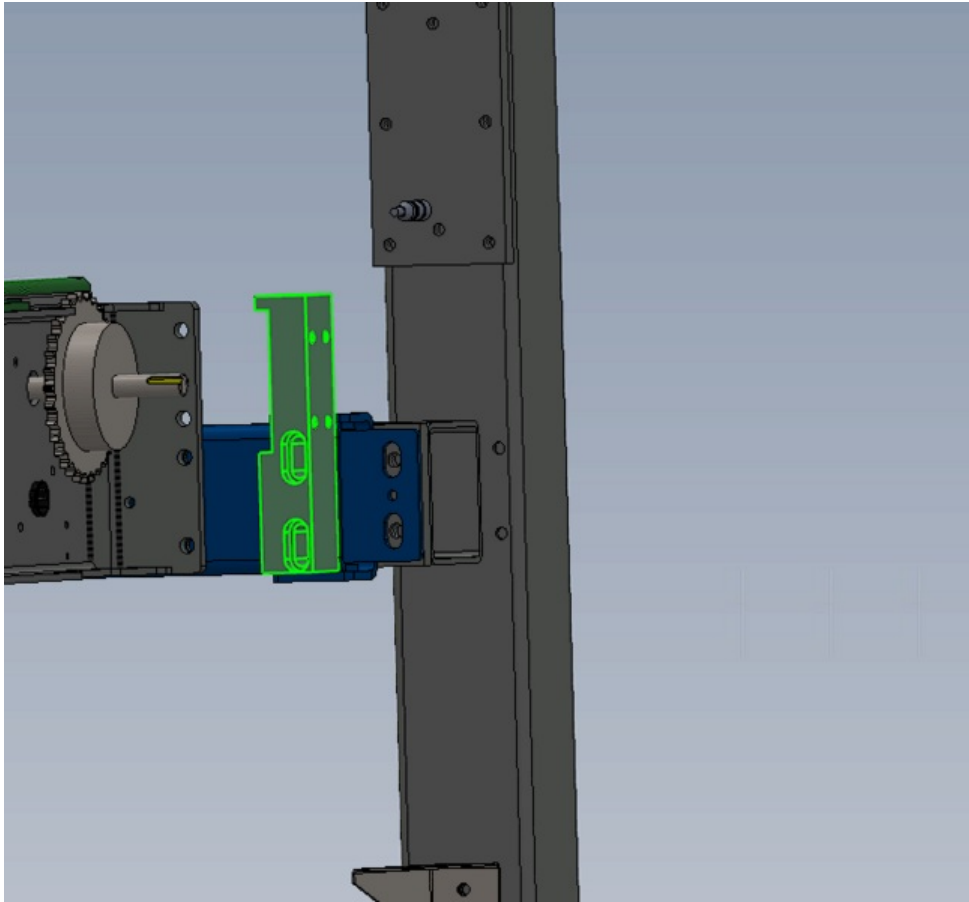

# Fichier:R0015263 Mount drive motor for load shaft Screenshot 2023-07-04 192847.png



R0015263\_Mount\_drive\_motor\_for\_load\_shaft\_Screenshot\_2023-07-04\_192847

## File history

Click on a date/time to view the file as it appeared at that time.

	Date/Time	Thumbnail	Dimensions	User	Comment
current	20:29, 4 July 2023		705 × 652 (42 KB)	Gareth Green (talk   contribs)	R0015263_Mount_drive_motor_for_load_shaft_Screenshot_2023-07-04_192847

## Metadata

This file contains additional information, probably added from the digital camera or scanner used to create or digitize it. If the file has been modified from its original state, some details may not fully reflect the modified file.

Horizontal resolution	37.79 dpc
Vertical resolution	37.79 dpc