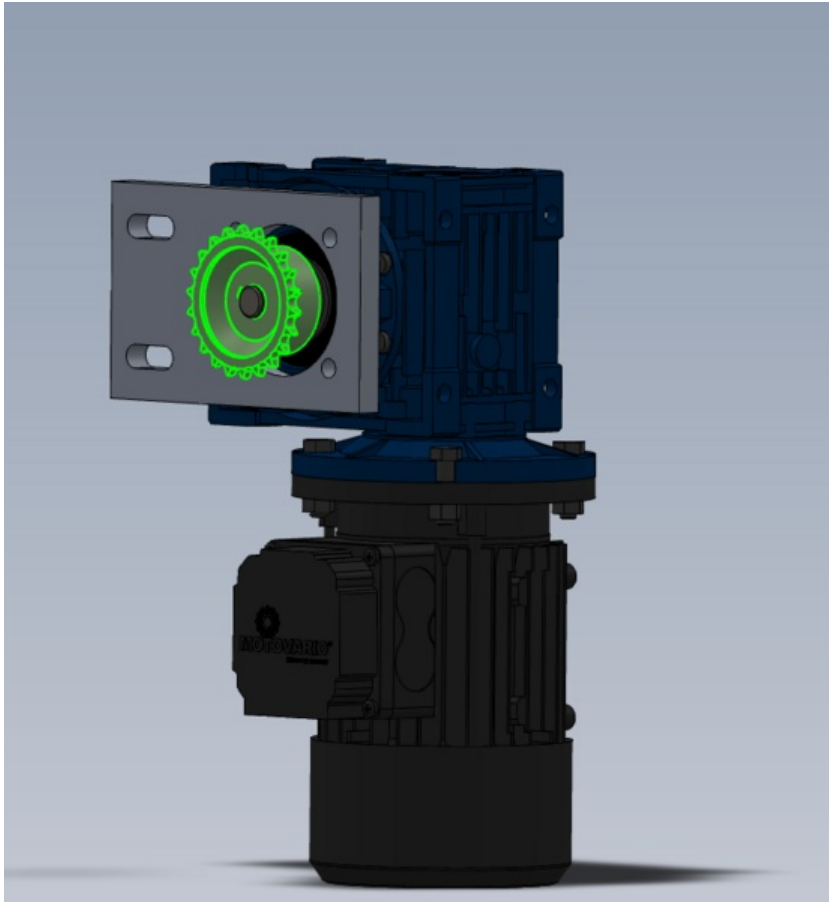

Fichier:R0015263 Mount drive motor for load shaft Screenshot 2023-07-04 191703.png



R0015263_Mount_drive_motor_for_load_shaft_Screenshot_2023-07-04_191703

File history

Click on a date/time to view the file as it appeared at that time.

	Date/Time	Thumbnail	Dimensions	User	Comment
current	20:17, 4 July 2023		690 × 747 (56 KB)	Gareth Green (talk contribs)	R0015263_Mount_drive_motor_for_load_shaft_Screenshot_2023-07-04_191703

You cannot overwrite this file.

File usage

The following page links to this file:

R0015263 Mount drive motor for load shaft

Metadata

This file contains additional information, probably added from the digital camera or scanner used to create or digitize it. If the file has been modified from its original state, some details may not fully reflect the modified file.

Horizontal resolution	37.79 dpc
Vertical resolution	37.79 dpc