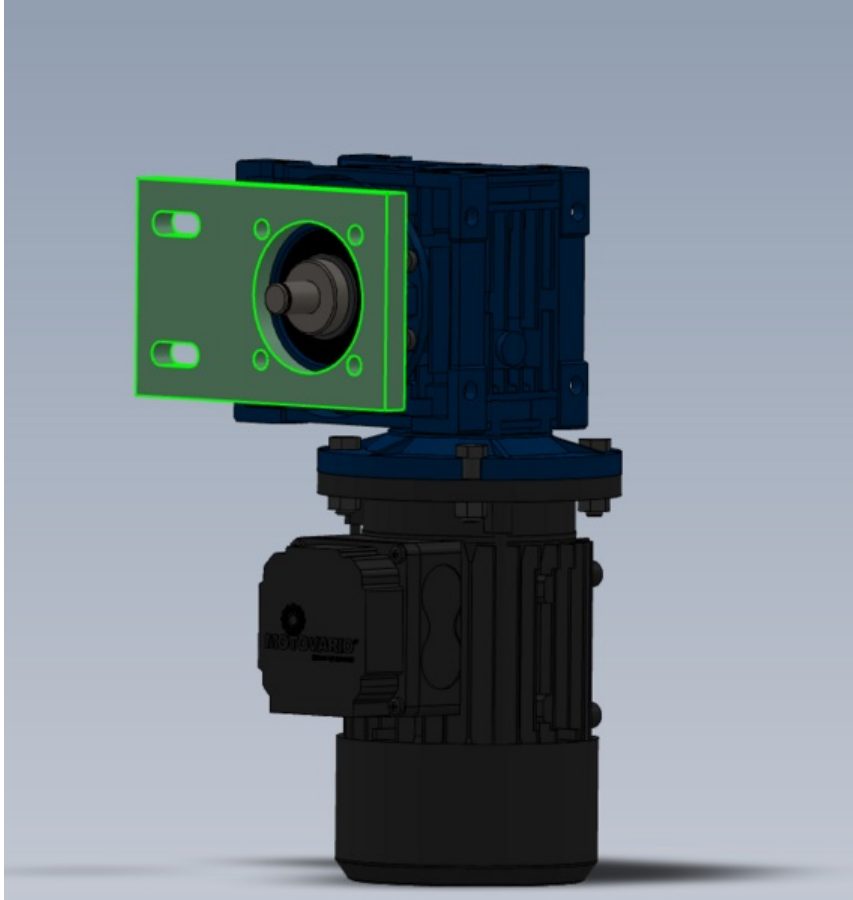

Fichier:R0015263 Mount drive motor for load shaft Screenshot 2023-07-04 191646.png



R0015263_Mount_drive_motor_for_load_shaft_Screenshot_2023-07-04_191646

File history

Click on a date/time to view the file as it appeared at that time.

	Date/Time	Thumbnail	Dimensions	User	Comment
current	20:17, 4 July 2023		709 × 746 (54 KB)	Gareth Green (talk contribs)	R0015263_Mount_drive_motor_for_load_shaft_Screenshot_2023-07-04_191646

You cannot overwrite this file.

File usage

The following page links to this file:

R0015263 Mount drive motor for load shaft

Metadata

This file contains additional information, probably added from the digital camera or scanner used to create or digitize it. If the file has been modified from its original state, some details may not fully reflect the modified file.

Horizontal resolution	37.79 dpc
Vertical resolution	37.79 dpc