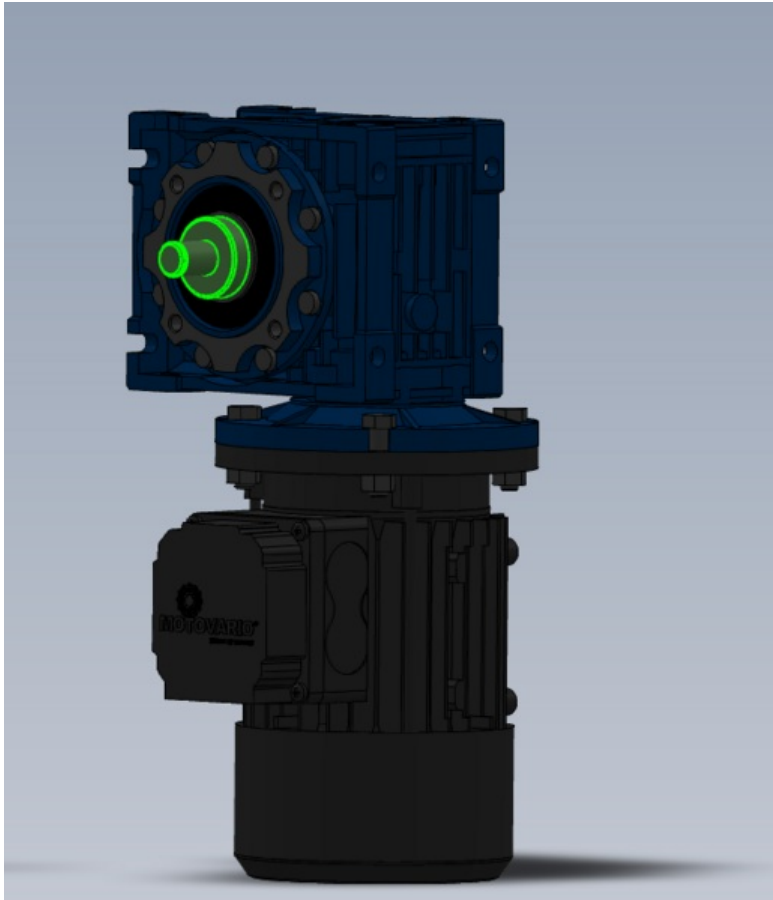

Fichier:R0015263 Mount drive motor for load shaft Screenshot 2023-07-04 191632.png



R0015263_Mount_drive_motor_for_load_shaft_Screenshot_2023-07-04_191632

File history

Click on a date/time to view the file as it appeared at that time.

	Date/Time	Thumbnail	Dimensions	User	Comment
current	20:17, 4 July 2023		604 × 701 (54 KB)	Gareth Green (talk contribs)	R0015263_Mount_drive_motor_for_load_shaft_Screenshot_2023-07-04_191632

You cannot overwrite this file.

File usage

The following page links to this file:

R0015263 Mount drive motor for load shaft

Metadata

This file contains additional information, probably added from the digital camera or scanner used to create or digitize it. If the file has been modified from its original state, some details may not fully reflect the modified file.

Horizontal resolution	37.79 dpc
Vertical resolution	37.79 dpc