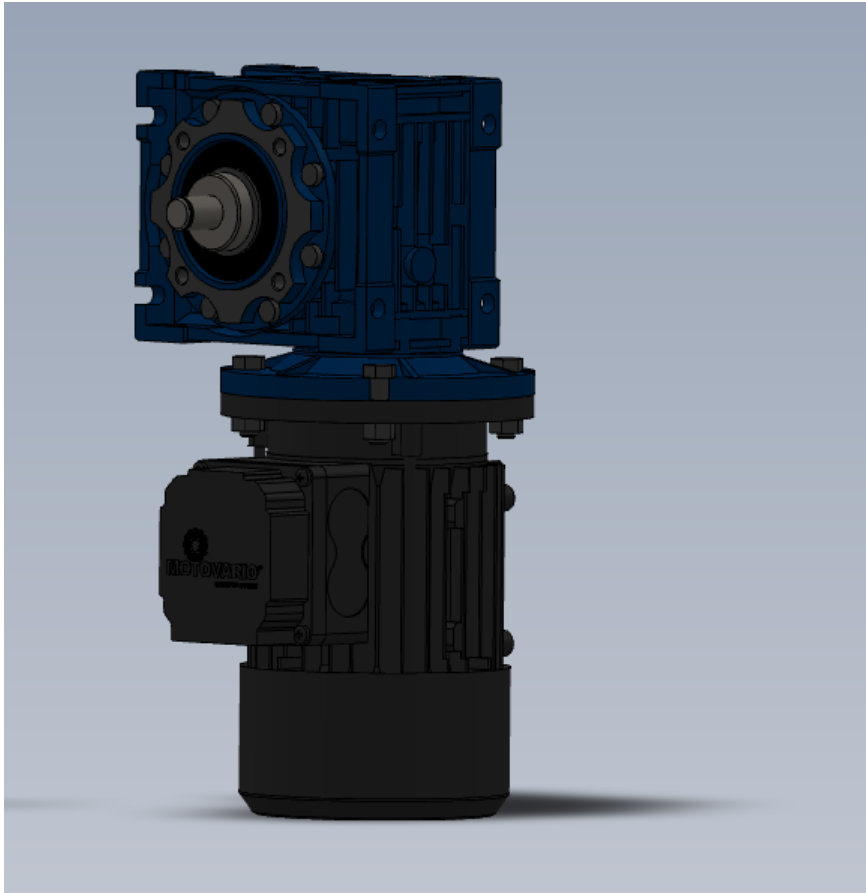

Fichier:R0015263 Mount drive motor for load shaft Screenshot 2023-07-04 191540.png

No higher resolution available.


R0015263_Mount_drive_motor_for_load_shaft_Screenshot_2023-07-04_191540

File history

Click on a date/time to view the file as it appeared at that time.

| | Date/Time | Thumbnail | Dimensions | User | Comment |
|---------|--------------------|---|----------------------|-----------------------------------|--|
| current | 20:15, 4 July 2023 |  | 579 × 594 (44 KB) | Gareth Green (talk contribs) | R0015263_Mount_drive_motor_for_load_shaft_Screenshot_2023-07-04_191540 |

| | |
|-----------------------|-----------|
| Horizontal resolution | 37.79 dpc |
| Vertical resolution | 37.79 dpc |