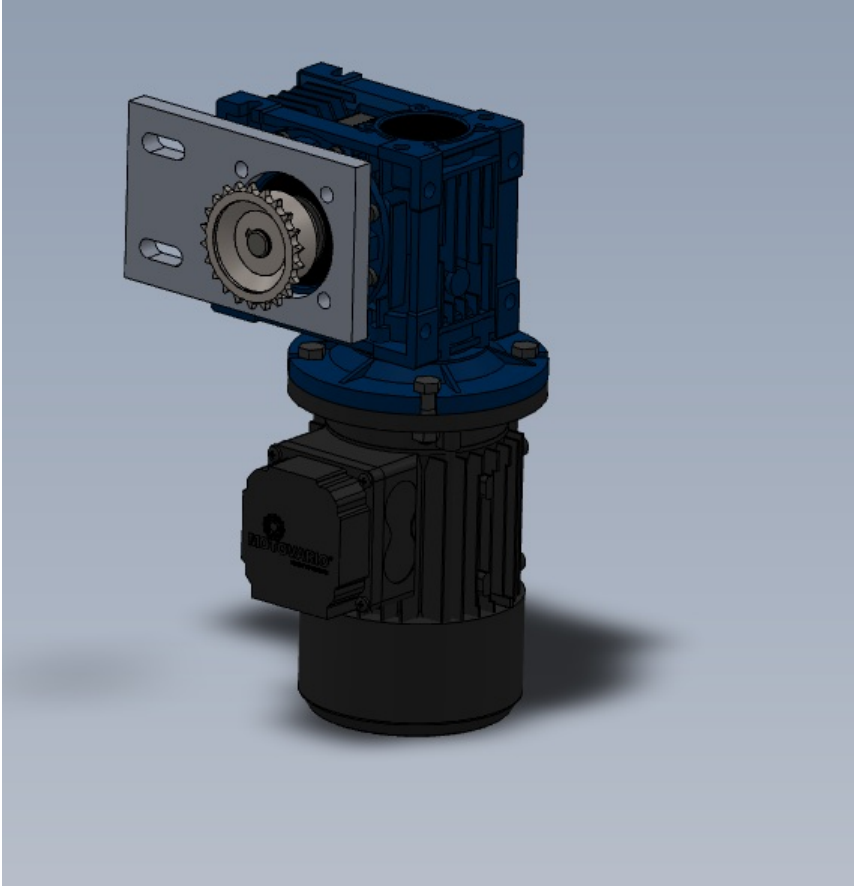

Fichier:R0015263 Mount drive motor for load shaft Screenshot 2023-07-04 191125.png

No higher resolution available.


R0015263_Mount_drive_motor_for_load_shaft_Screenshot_2023-07-04_191125

File history

Click on a date/time to view the file as it appeared at that time.

	Date/Time	Thumbnail	Dimensions	User	Comment
current	20:12, 4 July 2023		573 × 590 (66 KB)	Gareth Green (talk contribs)	R0015263_Mount_drive_motor_for_load_shaft_Screenshot_2023-07-04_191125

Horizontal resolution	37.79 dpc
Vertical resolution	37.79 dpc