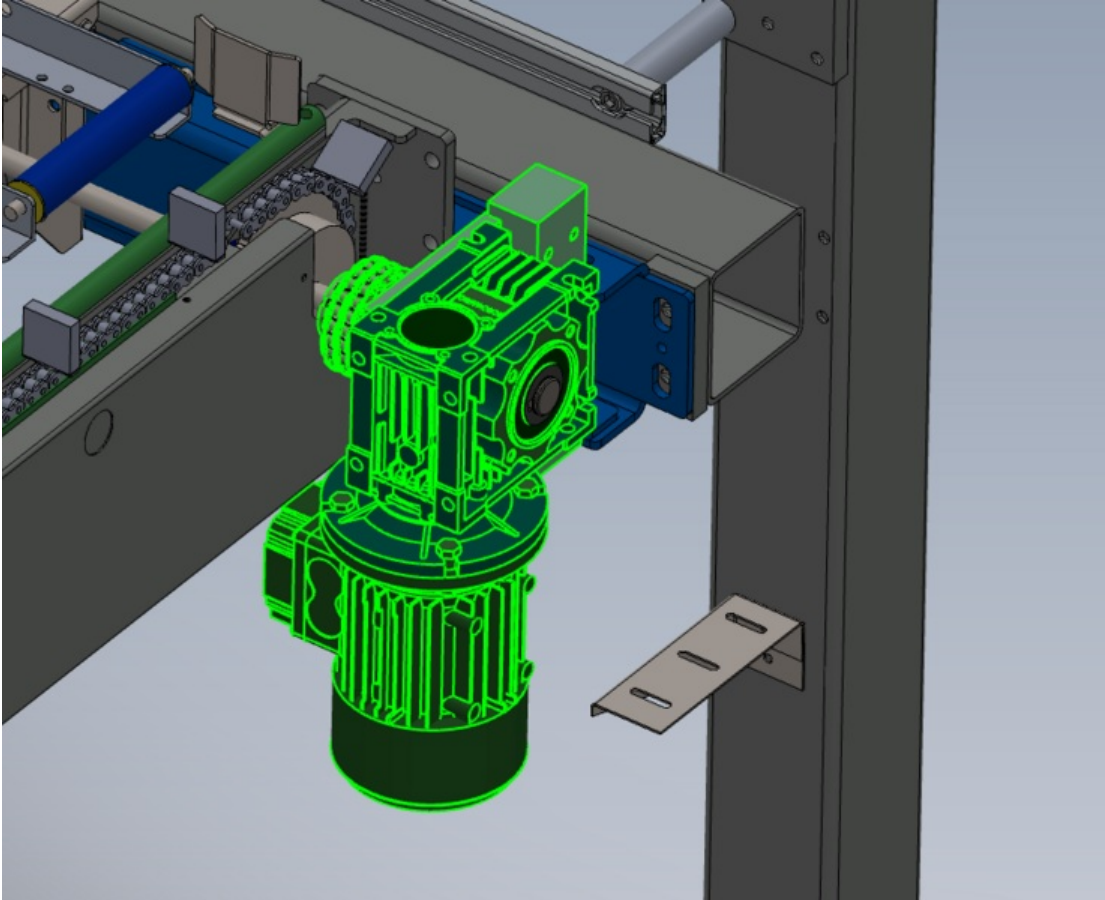

# Fichier:R0015263 Mount drive motor for load shaft Screenshot 2023-07-04 190535.png



R0015263\_Mount\_drive\_motor\_for\_load\_shaft\_Screenshot\_2023-07-04\_190535

## File history

Click on a date/time to view the file as it appeared at that time.

	Date/Time	Thumbnail	Dimensions	User	Comment
current	20:05, 4 July 2023		850 × 688 (181 KB)	Gareth Green (talk   contribs)	R0015263_Mount_drive_motor_for_load_shaft_Screenshot_2023-07-04_190535

Horizontal resolution	37.79 dpc
Vertical resolution	37.79 dpc