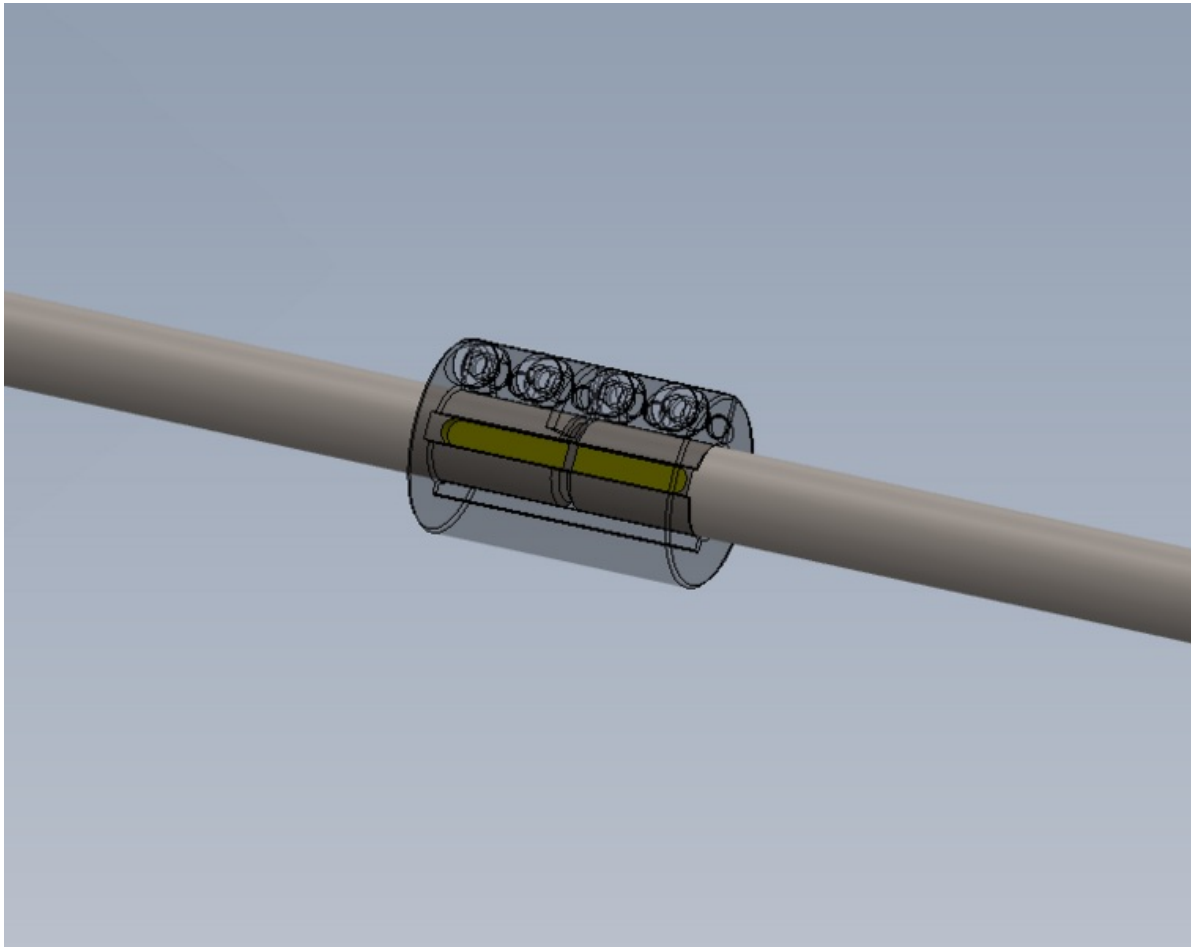

# Fichier:R0015262 Drive shaft fitting Screenshot 2023-07-04 145547.png



R0015262\_Drive\_shaft\_fitting\_Screenshot\_2023-07-04\_145547

## File history

Click on a date/time to view the file as it appeared at that time.

	Date/Time	Thumbnail	Dimensions	User	Comment
current	15:55, 4 July 2023		777 × 615 (45 KB)	Gareth Green (talk   contribs)	R0015262_Drive_shaft_fitting_Screenshot_2023-07-04_145547

Horizontal resolution	37.79 dpc
Vertical resolution	37.79 dpc