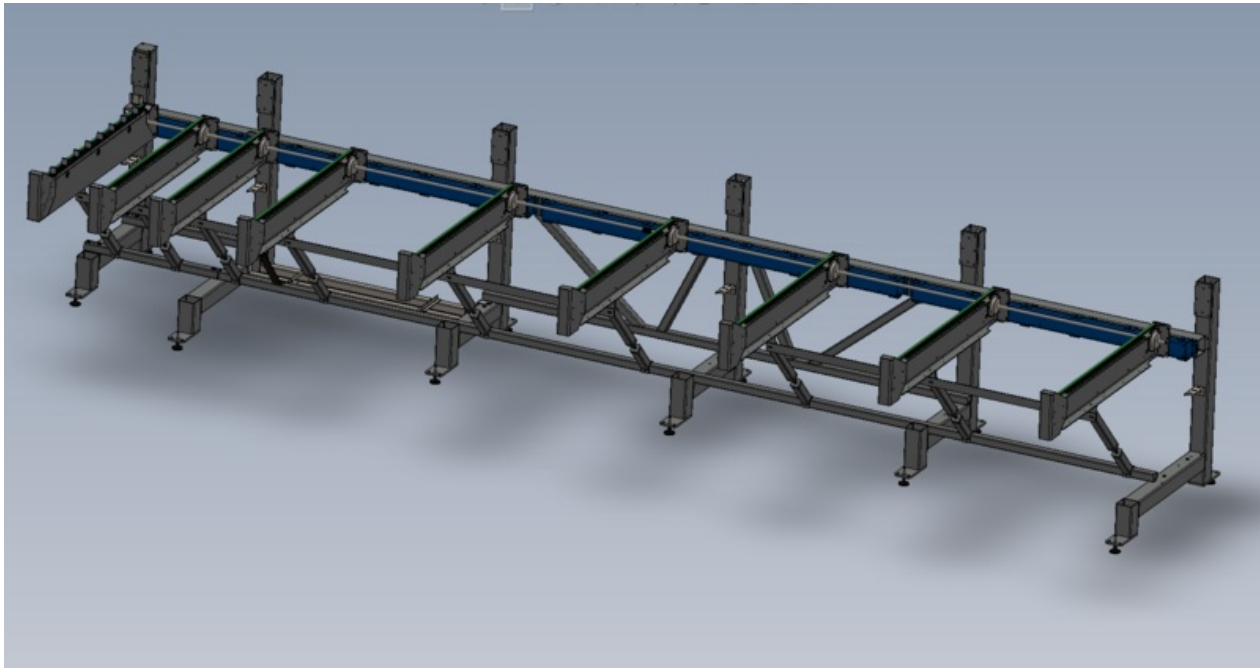

Fichier:R0015262 Drive shaft fitting Screenshot 2023-07-04 144915.png



R0015262_Drive_shaft_fitting_Screenshot_2023-07-04_144915

File history

Click on a date/time to view the file as it appeared at that time.

	Date/Time	Thumbnail	Dimensions	User	Comment
current	15:49, 4 July 2023		1,637 × 864 (301 KB)	Gareth Green (talk contribs)	R0015262_Drive_shaft_fitting_Screenshot_2023-07-04_144915

Horizontal resolution	37.79 dpc
Vertical resolution	37.79 dpc