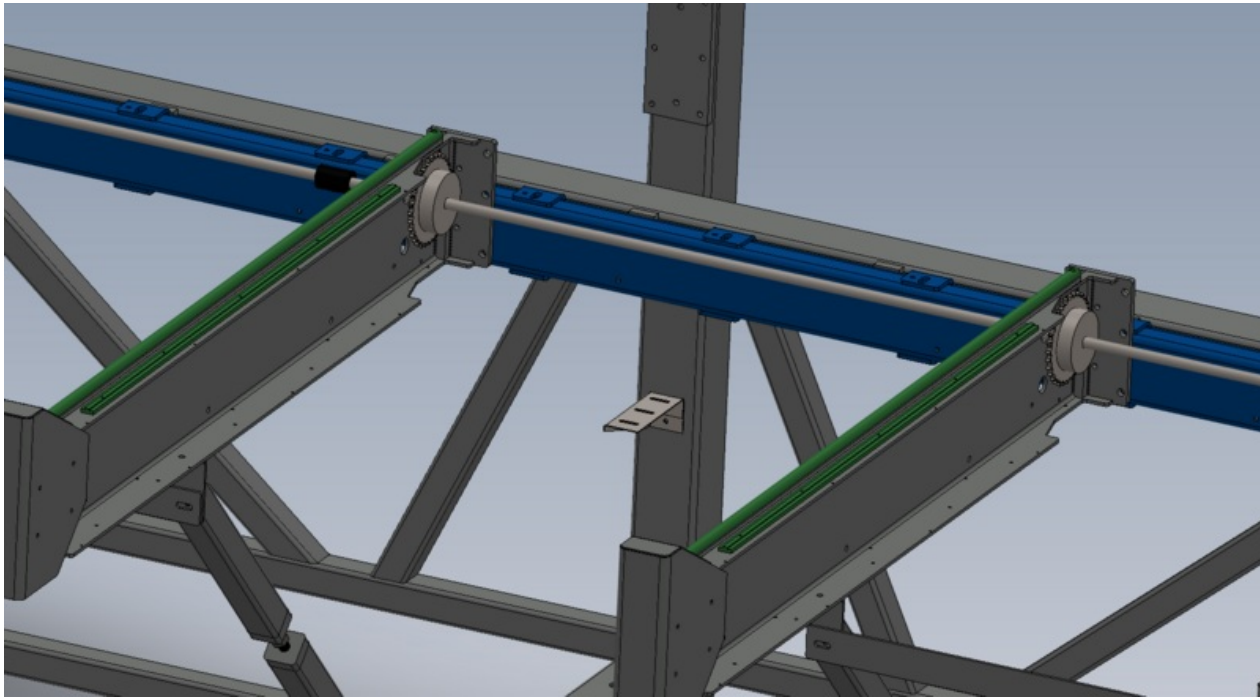

Fichier:R0015262 Drive shaft fitting Screenshot 2023-07-04 144356.png



R0015262_Drive_shaft_fitting_Screenshot_2023-07-04_144356

File history

Click on a date/time to view the file as it appeared at that time.

	Date/Time	Thumbnail	Dimensions	User	Comment
current	15:44, 4 July 2023		1,518 × 834 (238 KB)	Gareth Green (talk contribs)	R0015262_Drive_shaft_fitting_Screenshot_2023-07-04_144356

You cannot overwrite this file.

File usage

The following page links to this file:

R0015262 Drive shaft fitting

Metadata

This file contains additional information, probably added from the digital camera or scanner used to create or digitize it. If the file has been modified from its original state, some details may not fully reflect the modified file.

Horizontal resolution	37.79 dpc
Vertical resolution	37.79 dpc