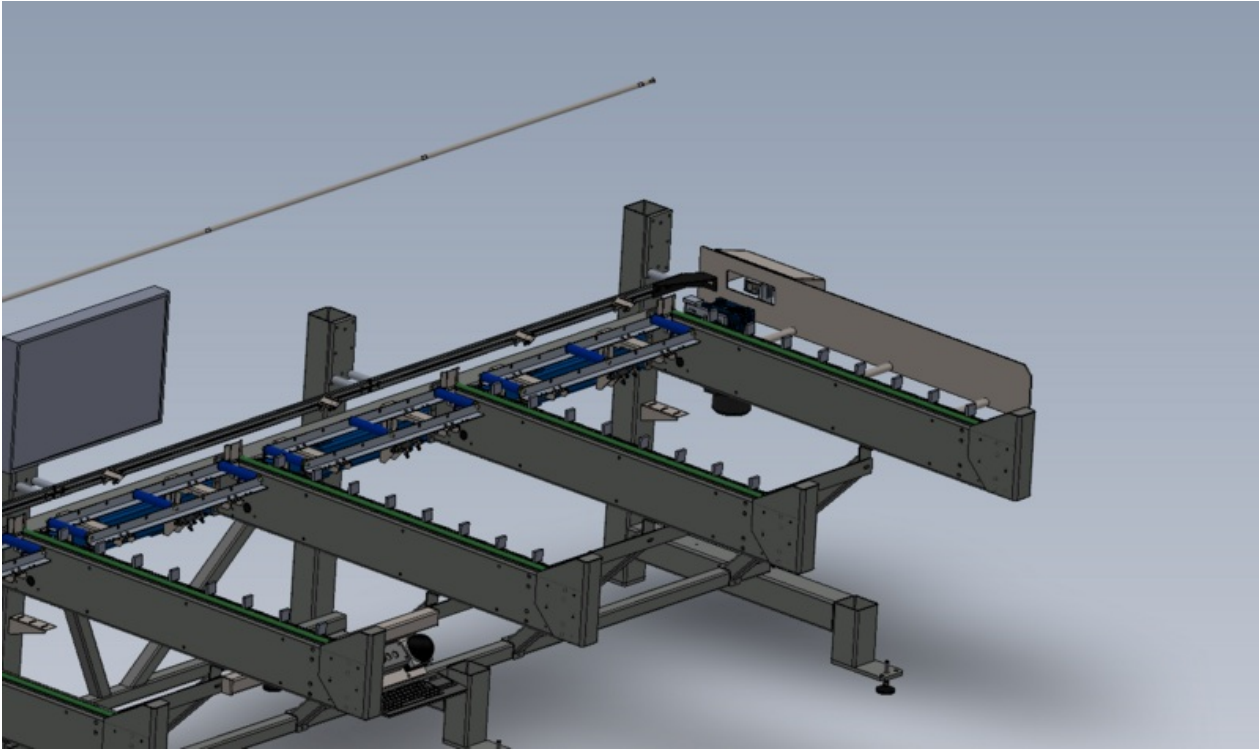

Fichier:R0015262 Drive shaft fitting Screenshot 2023-07-04 123909.png



R0015262_Drive_shaft_fitting_Screenshot_2023-07-04_123909

File history

Click on a date/time to view the file as it appeared at that time.

	Date/Time	Thumbnail	Dimensions	User	Comment
current	13:40, 4 July 2023		1,305 × 773 (202 KB)	Gareth Green (talk contribs)	R0015262_Drive_shaft_fitting_Screenshot_2023-07-04_123909

You cannot overwrite this file.

File usage

The following page links to this file:

R0015262 Drive shaft fitting

Metadata

This file contains additional information, probably added from the digital camera or scanner used to create or digitize it. If the file has been modified from its original state, some details may not fully reflect the modified file.

Horizontal resolution	37.79 dpc
Vertical resolution	37.79 dpc