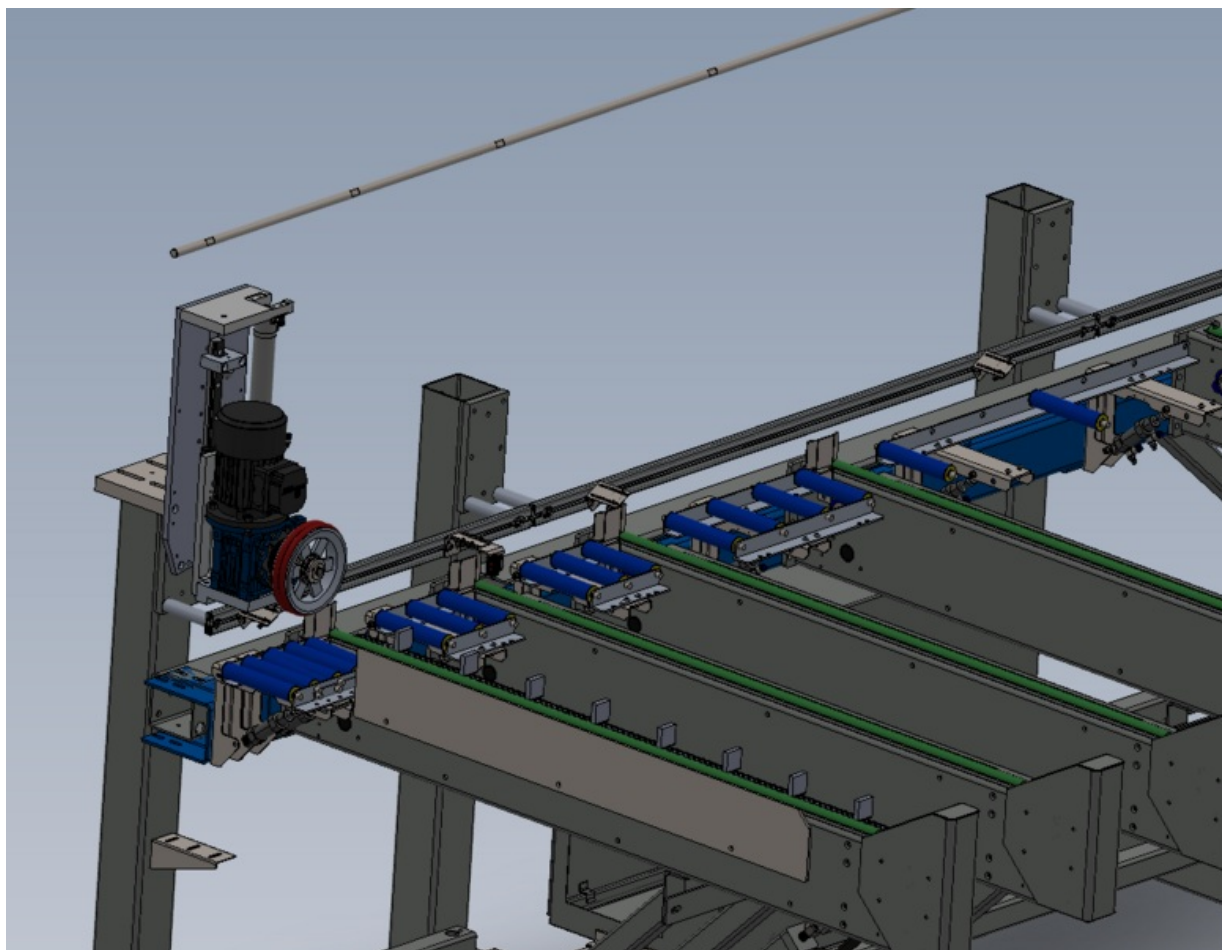

# Fichier:R0015262 Drive shaft fitting Screenshot 2023-07-04 123706.png



R0015262\_Drive\_shaft\_fitting\_Screenshot\_2023-07-04\_123706

## File history

Click on a date/time to view the file as it appeared at that time.

	Date/Time	Thumbnail	Dimensions	User	Comment
current	13:37, 4 July 2023		1,033 × 795 (182 KB)	Gareth Green (talk   contribs)	R0015262_Drive_shaft_fitting_Screenshot_2023-07-04_123706

Horizontal resolution	37.79 dpc
Vertical resolution	37.79 dpc