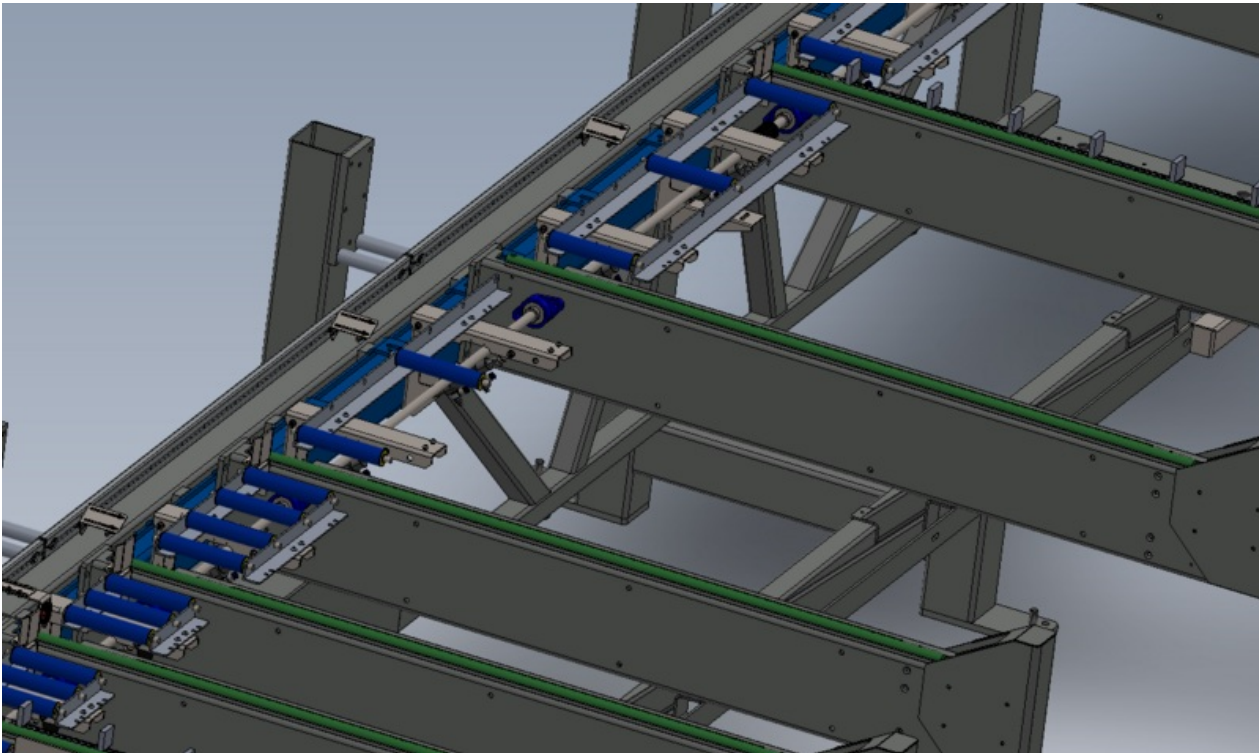

# Fichier:R0015262 Drive shaft fitting Screenshot 2023-07-04 123222.png



R0015262\_Drive\_shaft\_fitting\_Screenshot\_2023-07-04\_123222

## File history

Click on a date/time to view the file as it appeared at that time.

	Date/Time	Thumbnail	Dimensions	User	Comment
current	13:32, 4 July 2023		1,252 × 746 (316 KB)	Gareth Green (talk   contribs)	R0015262_Drive_shaft_fitting_Screenshot_2023-07-04_123222

Horizontal resolution	37.79 dpc
Vertical resolution	37.79 dpc