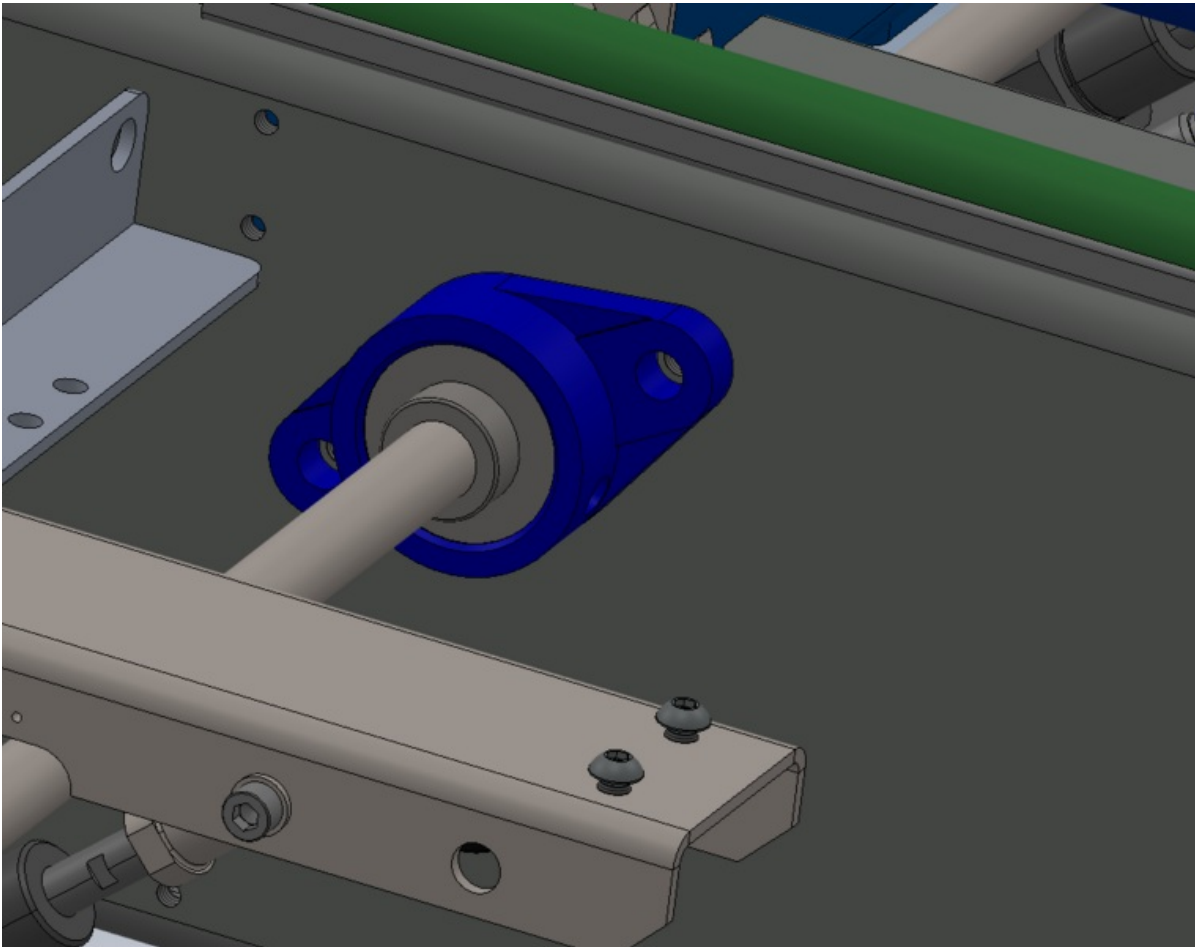

# Fichier:R0015262 Drive shaft fitting Screenshot 2023-07-04 122756.png



R0015262\_Drive\_shaft\_fitting\_Screenshot\_2023-07-04\_122756

## File history

Click on a date/time to view the file as it appeared at that time.

	Date/Time	Thumbnail	Dimensions	User	Comment
current	13:28, 4 July 2023		1,037 × 816 (136 KB)	Gareth Green (talk   contribs)	R0015262_Drive_shaft_fitting_Screenshot_2023-07-04_122756