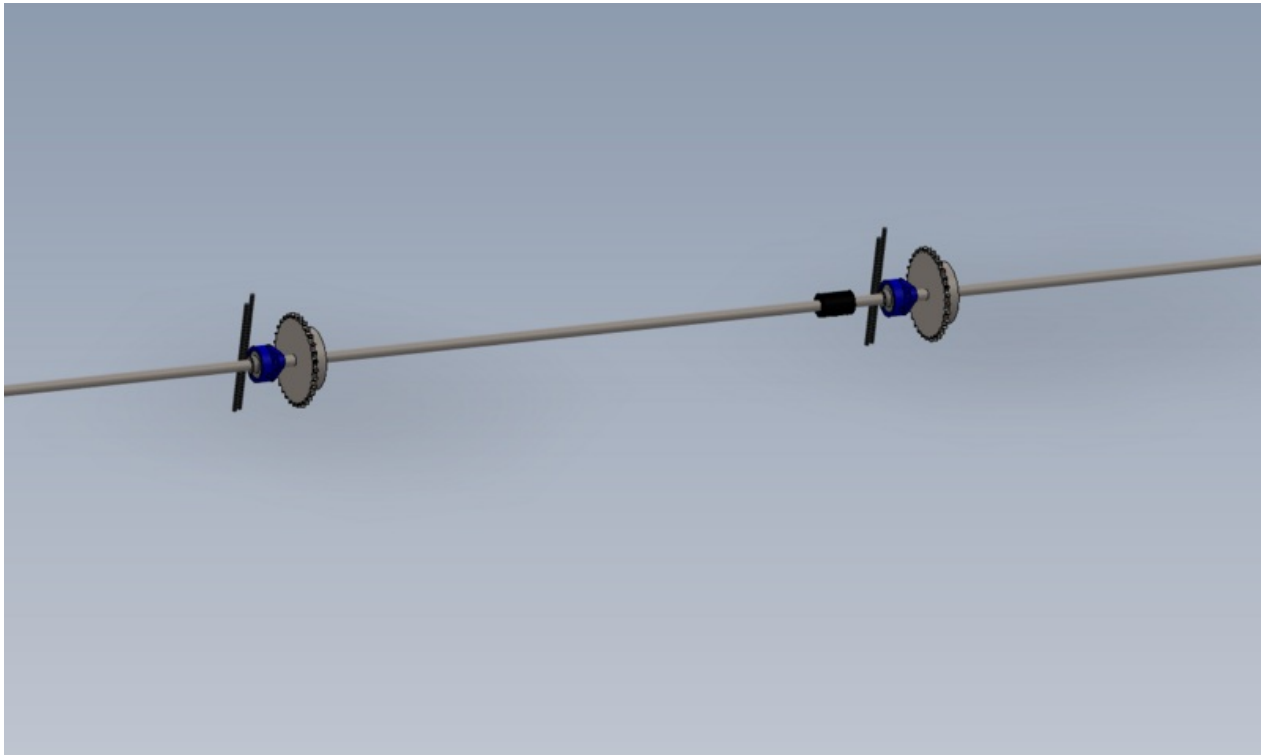

Fichier:R0015262 Drive shaft fitting Screenshot 2023-07-04 122005.png



R0015262_Drive_shaft_fitting_Screenshot_2023-07-04_122005

File history

Click on a date/time to view the file as it appeared at that time.

	Date/Time	Thumbnail	Dimensions	User	Comment
current	13:20, 4 July 2023		1,271 × 760 (62 KB)	Gareth Green (talk contribs)	R0015262_Drive_shaft_fitting_Screenshot_2023-07-04_122005

You cannot overwrite this file.

File usage

The following page links to this file:

R0015262 Drive shaft fitting

Metadata

This file contains additional information, probably added from the digital camera or scanner used to create or digitize it. If the file has been modified from its original state, some details may not fully reflect the modified file.

Horizontal resolution	37.79 dpc
Vertical resolution	37.79 dpc