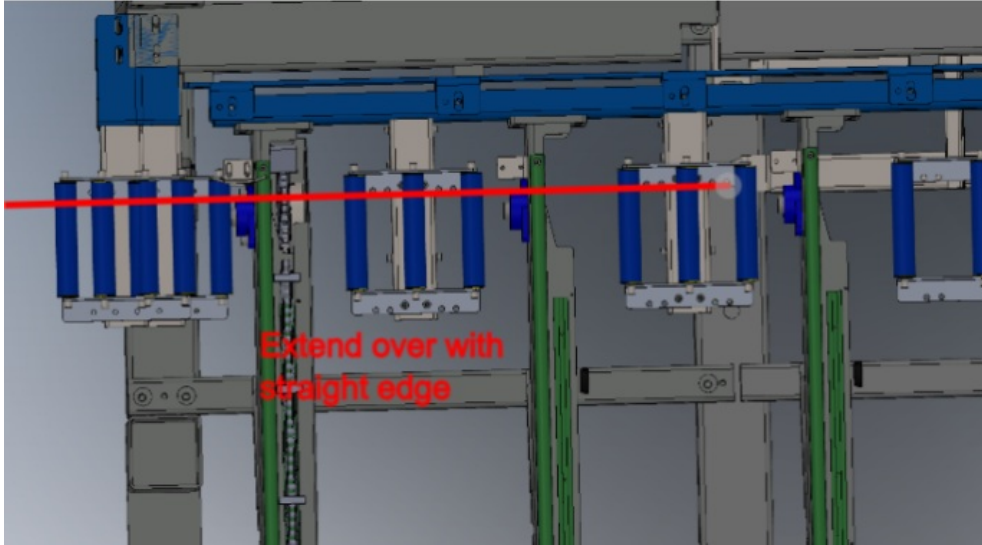

# Fichier:R0015259 Mount roller beds to mainframe Screenshot 2023-11-22 124758.png

No higher resolution available.
