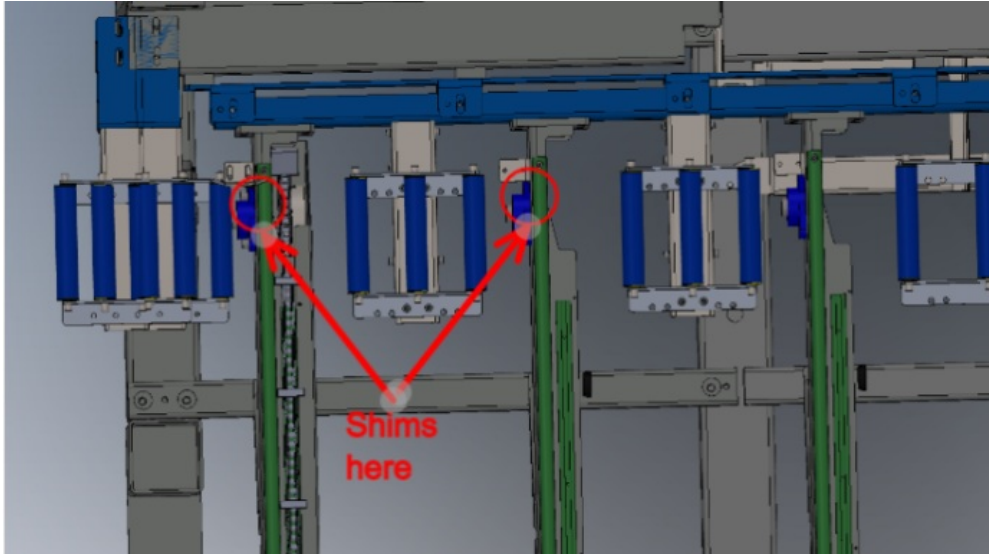

# Fichier:R0015259 Mount roller beds to mainframe Screenshot 2023-11-22 124752.png

No higher resolution available.
