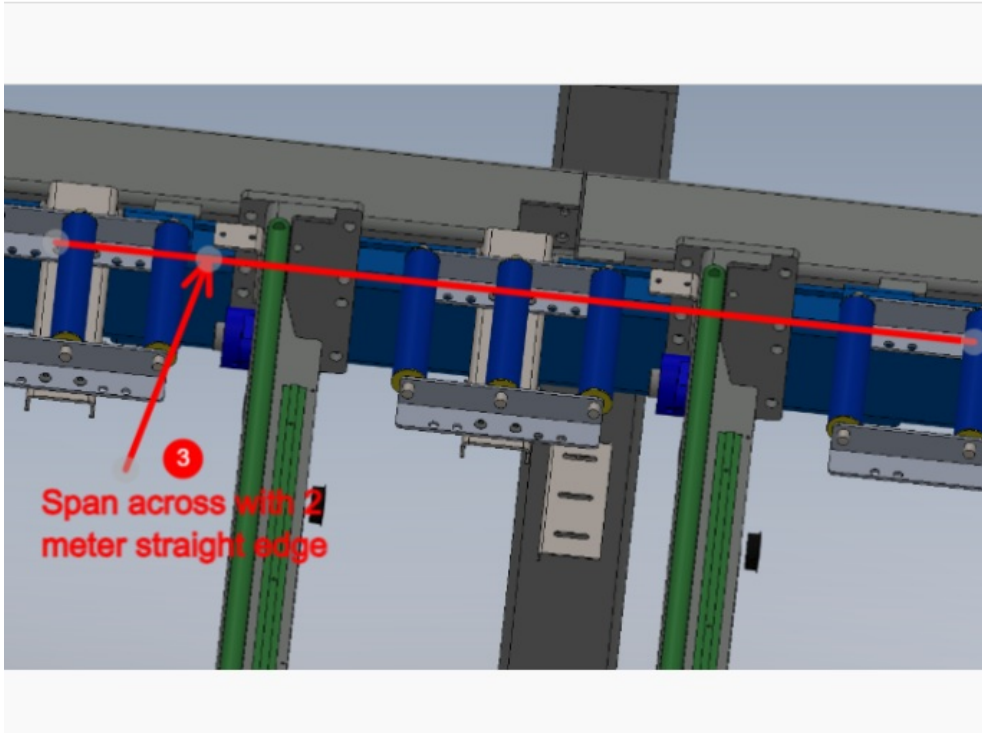

Fichier:R0015259 Mount roller beds to mainframe Screenshot 2023-11-22 124701.png

No higher resolution available.


| | |
|-----------------------|-----------|
| Horizontal resolution | 37.79 dpc |
| Vertical resolution | 37.79 dpc |