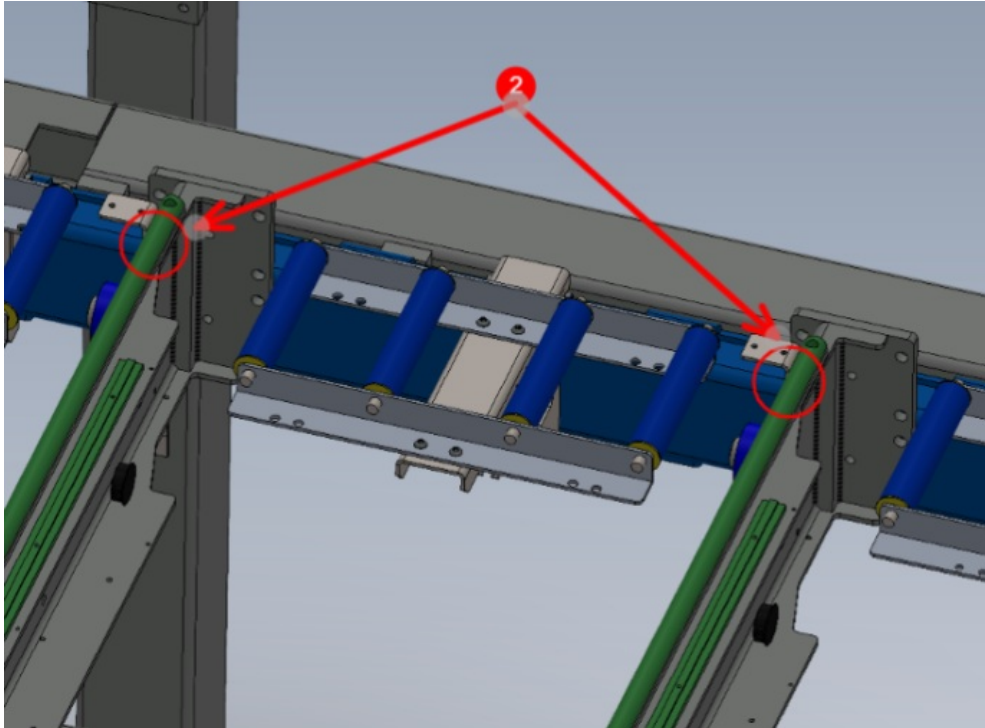

Fichier:R0015259 Mount roller beds to mainframe Screenshot 2023-11-22 124654.png

No higher resolution available.


R0015259_Mount_roller_beds_to_mainframe_Screenshot_2023-11-22_124654

File history

Click on a date/time to view the file as it appeared at that time.

	Date/Time	Thumbnail	Dimensions	User	Comment
current	14:47, 22 November 2023		690 × 507 (216 KB)	Gareth Green (talk contribs)	R0015259_Mount_roller_beds_to_mainframe_Screenshot_2023-11-22_124654

You cannot overwrite this file.

File usage

The following page links to this file:

R0015259 Mount roller beds to mainframe

Metadata

This file contains additional information, probably added from the digital camera or scanner used to create or digitize it. If the file has been modified from its original state, some details may not fully reflect the modified file.

Horizontal resolution	37.79 dpc
Vertical resolution	37.79 dpc