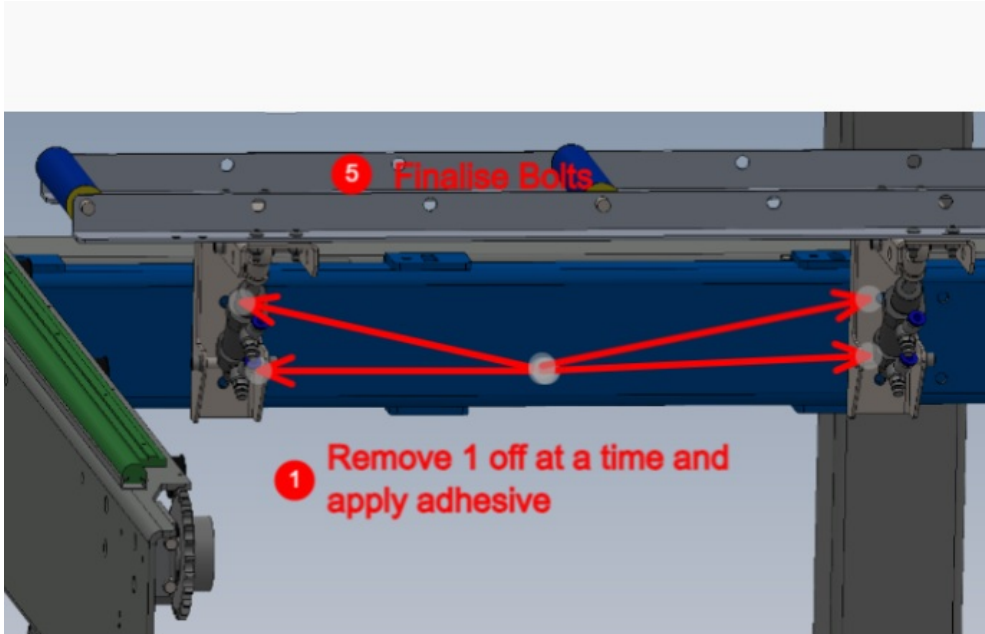

Fichier:R0015259 Mount roller beds to mainframe Screenshot 2023-11-22 124649.png

No higher resolution available.
