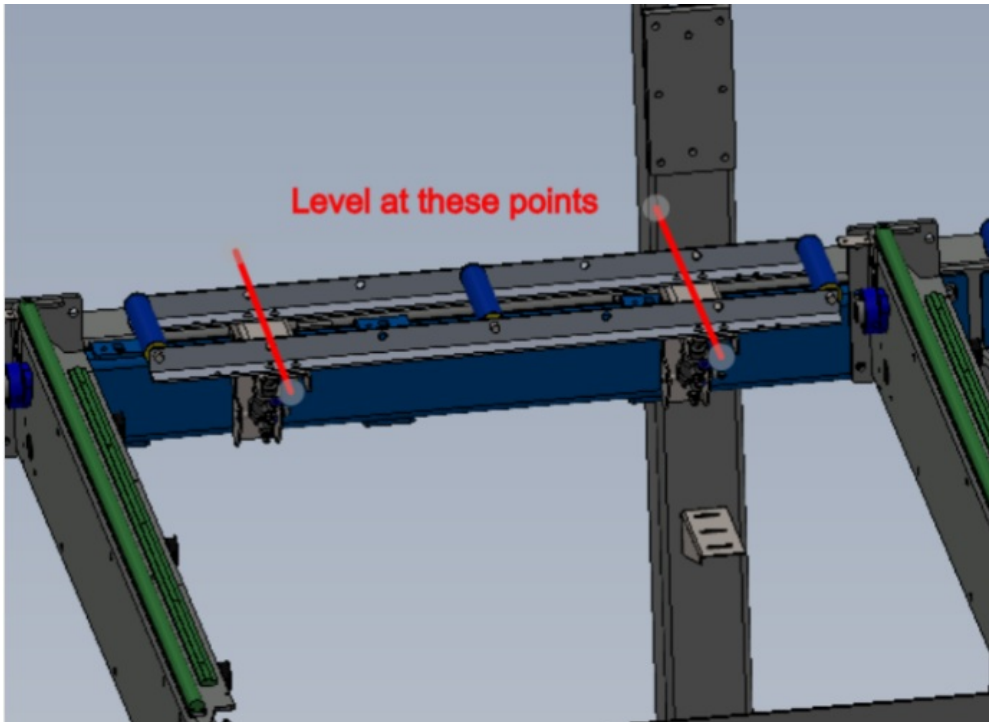

Fichier:R0015259 Mount roller beds to mainframe Screenshot 2023-11-22 124551.png

No higher resolution available.


Horizontal resolution	37.79 dpc
Vertical resolution	37.79 dpc