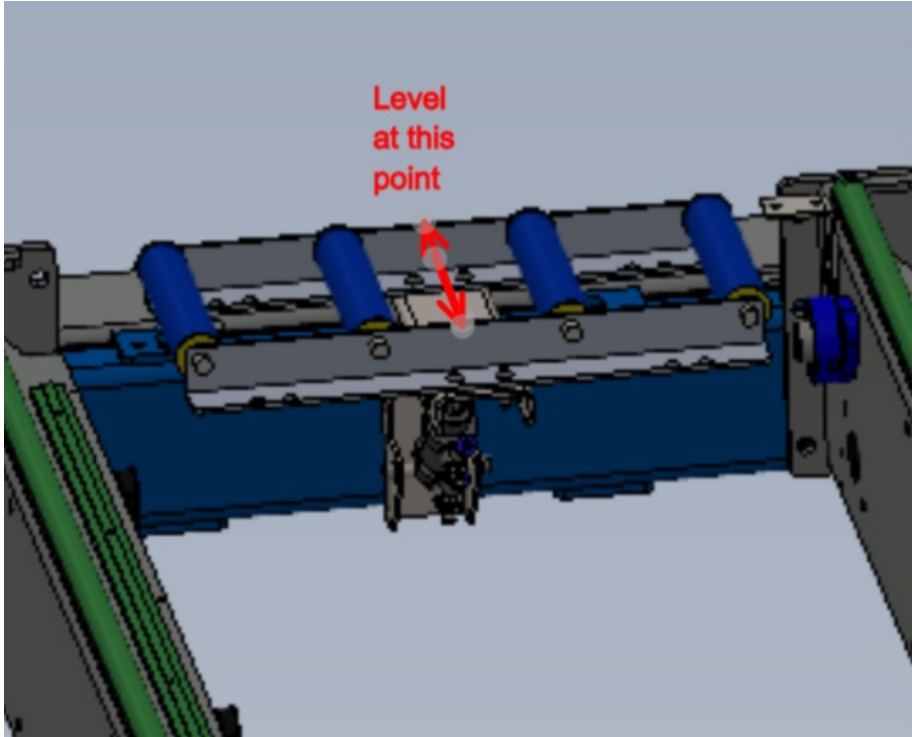

Fichier:R0015259 Mount roller beds to mainframe Screenshot 2023-11-22 124546.png

No higher resolution available.


Horizontal resolution	37.79 dpc
Vertical resolution	37.79 dpc