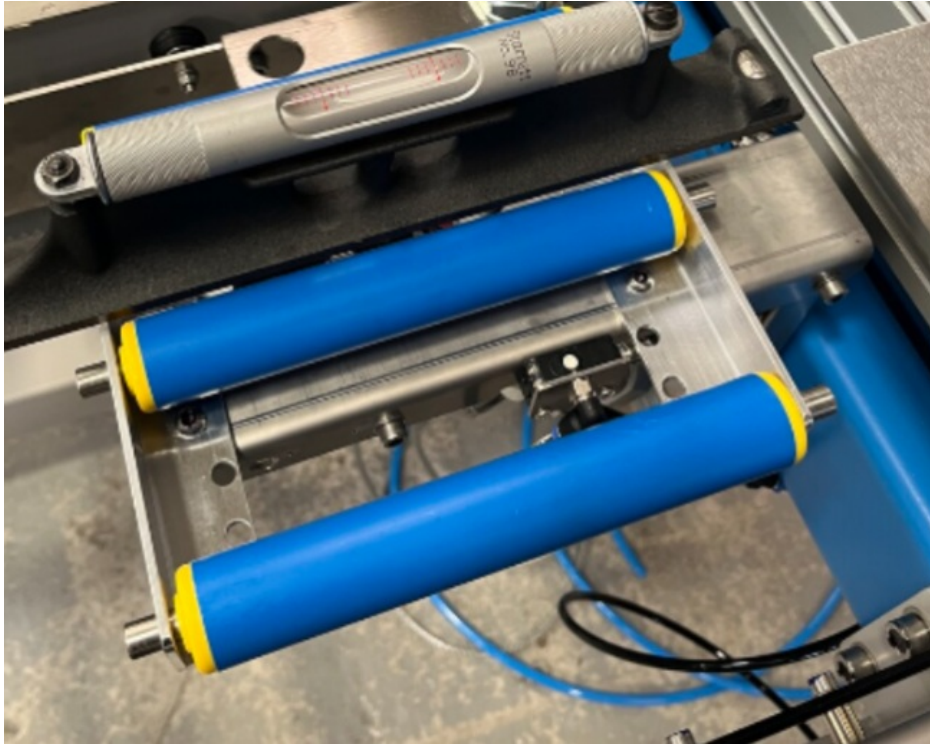

# Fichier:R0015259 Mount roller beds to mainframe Screenshot 2023-11-22 124538.png

No higher resolution available.
