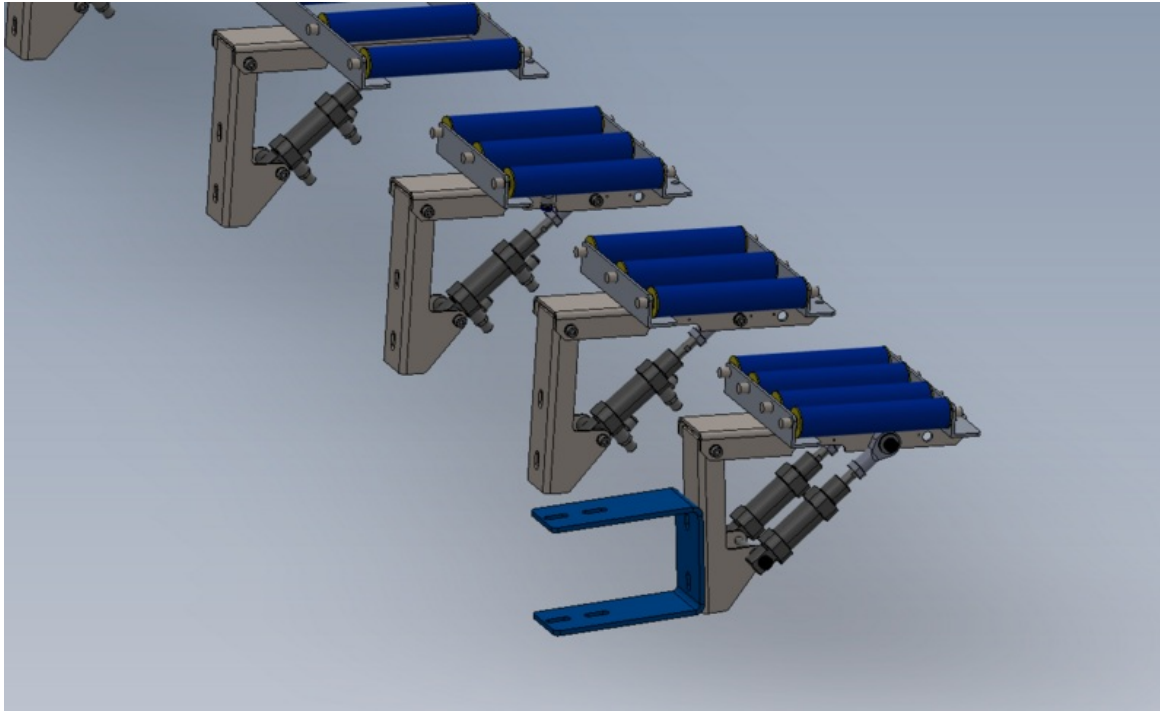

Fichier:R0015259 Mount roller beds to mainframe Screenshot 2023-10-18 120618.png



R0015259_Mount_roller_beds_to_mainframe_Screenshot_2023-10-18_120618

File history

Click on a date/time to view the file as it appeared at that time.

	Date/Time	Thumbnail	Dimensions	User	Comment
current	13:07, 18 October 2023		1,195 × 728 (186 KB)	Gareth Green (talk contribs)	R0015259_Mount_roller_beds_to_mainframe_Screenshot_2023-10-18_120618

You cannot overwrite this file.

File usage

The following page links to this file:

R0015259 Mount roller beds to mainframe

Metadata

This file contains additional information, probably added from the digital camera or scanner used to create or digitize it. If the file has been modified from its original state, some details may not fully reflect the modified file.

Horizontal resolution	37.79 dpc
Vertical resolution	37.79 dpc