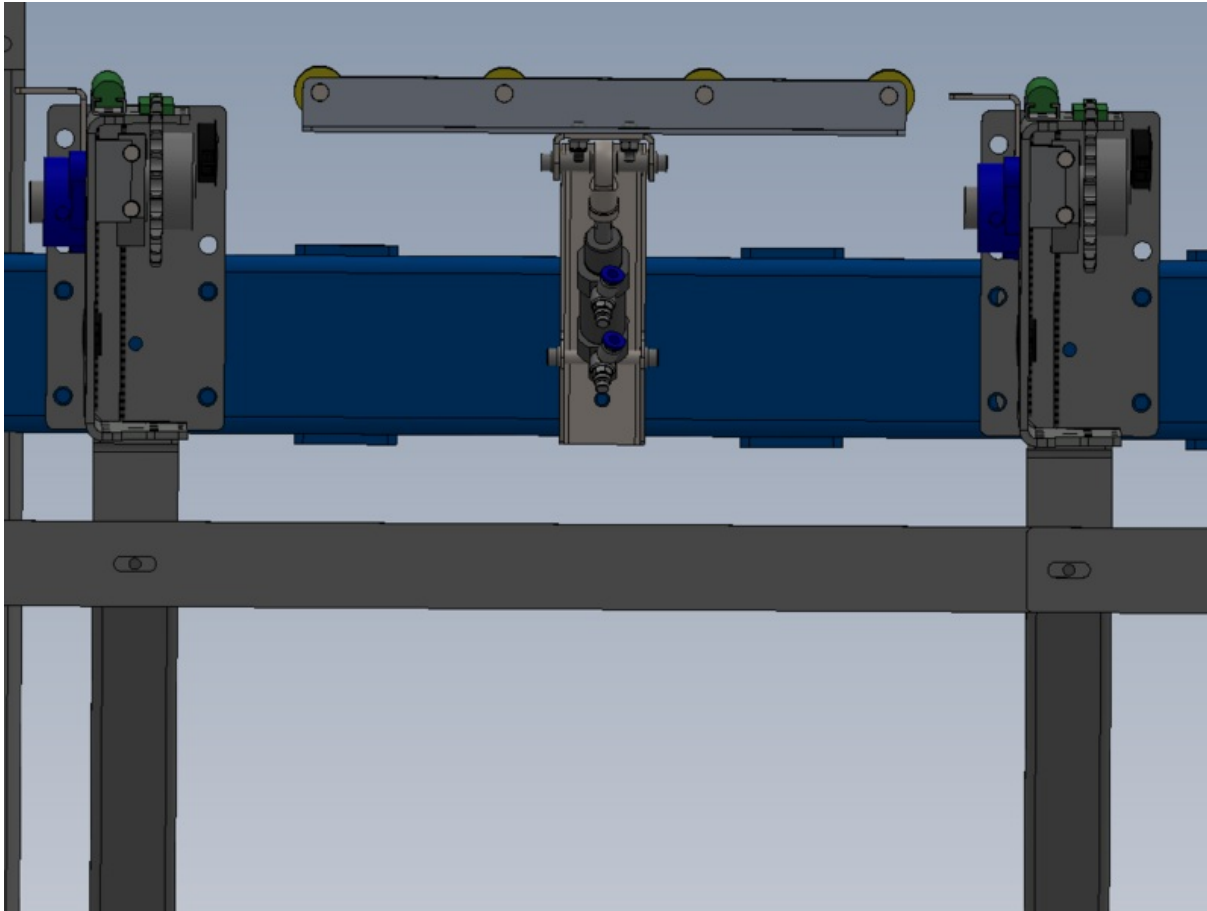

Fichier:R0015259 Mount roller beds to mainframe Screenshot 2023-07-04 110719.png



R0015259_Mount_roller_beds_to_mainframe_Screenshot_2023-07-04_110719

File history

Click on a date/time to view the file as it appeared at that time.

	Date/Time	Thumbnail	Dimensions	User	Comment
current	12:07, 4 July 2023		1,065 × 799 (45 KB)	Gareth Green (talk contribs)	R0015259_Mount_roller_beds_to_mainframe_Screenshot_2023-07-04_110719

You cannot overwrite this file.

File usage

There are no pages that link to this file.

Metadata

This file contains additional information, probably added from the digital camera or scanner used to create or digitize it. If the file has been modified from its original state, some details may not fully reflect the modified file.

Horizontal resolution	37.79 dpc
Vertical resolution	37.79 dpc