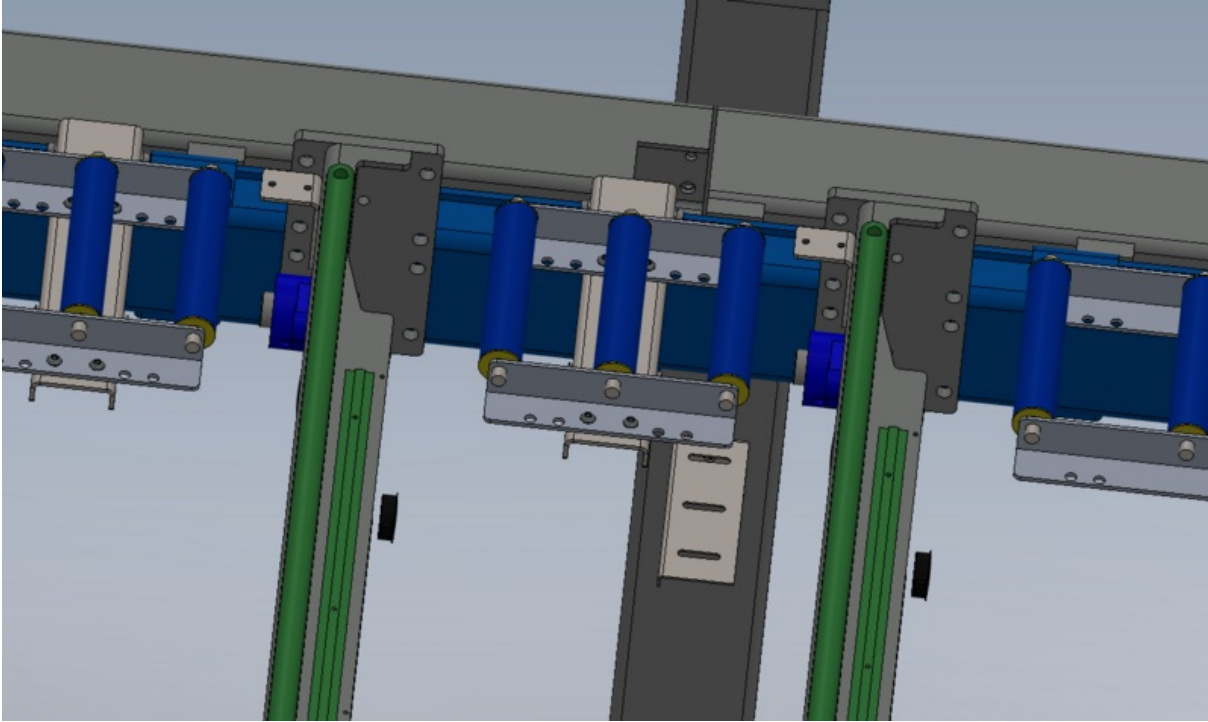

Fichier:R0015259 Mount roller beds to mainframe Screenshot 2023-07-04 110527.png



R0015259_Mount_roller_beds_to_mainframe_Screenshot_2023-07-04_110527

File history

Click on a date/time to view the file as it appeared at that time.

	Date/Time	Thumbnail	Dimensions	User	Comment
current	12:05, 4 July 2023		1,265 × 751 (201 KB)	Gareth Green (talk contribs)	R0015259_Mount_roller_beds_to_mainframe_Screenshot_2023-07-04_110527

Horizontal resolution	37.79 dpc
Vertical resolution	37.79 dpc