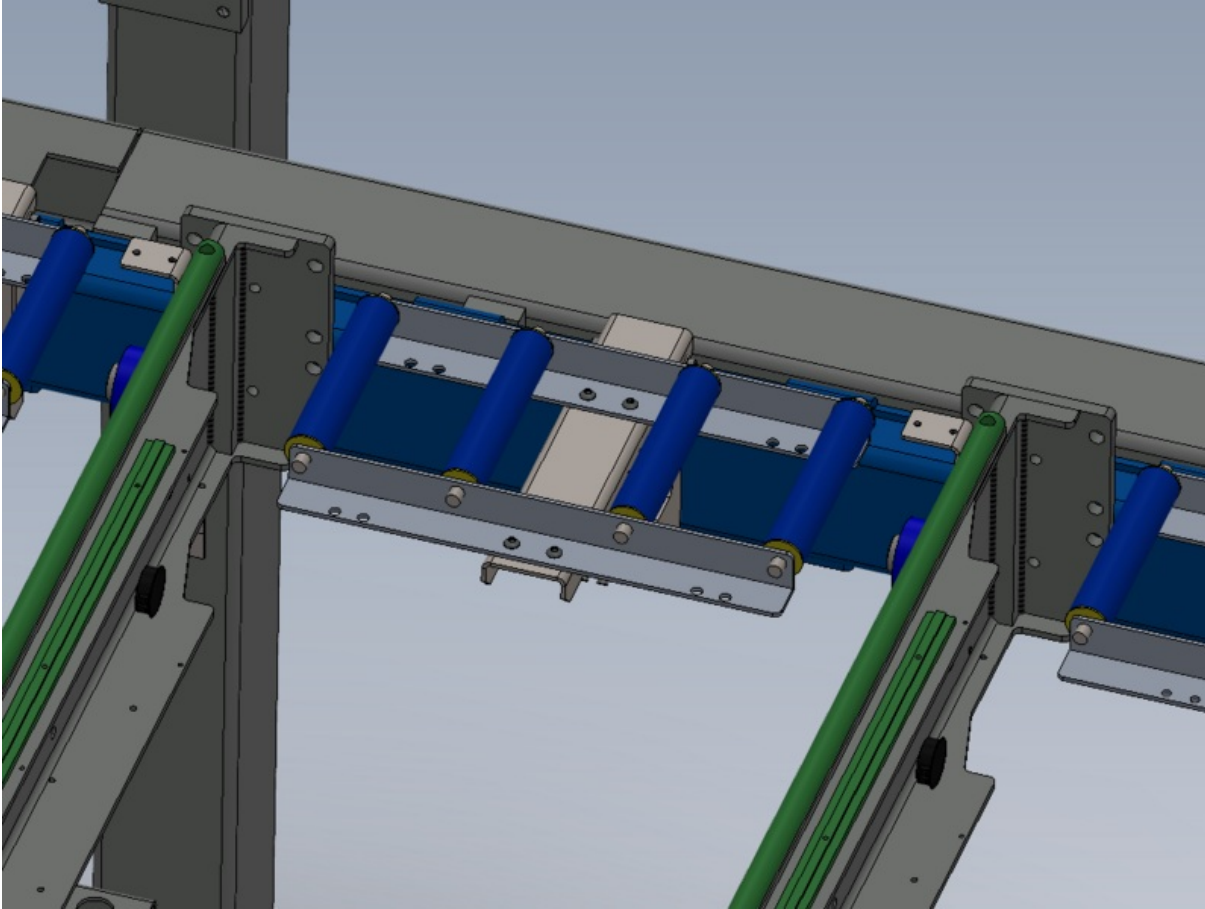

# Fichier:R0015259 Mount roller beds to mainframe Screenshot 2023-07-04 110333.png



R0015259\_Mount\_roller\_beds\_to\_mainframe\_Screenshot\_2023-07-04\_110333

## File history

Click on a date/time to view the file as it appeared at that time.

	Date/Time	Thumbnail	Dimensions	User	Comment
current	12:03, 4 July 2023		1,005 × 754 (142 KB)	Gareth Green (talk   contribs)	R0015259_Mount_roller_beds_to_mainframe_Screenshot_2023-07-04_110333

Horizontal resolution	37.79 dpc
Vertical resolution	37.79 dpc