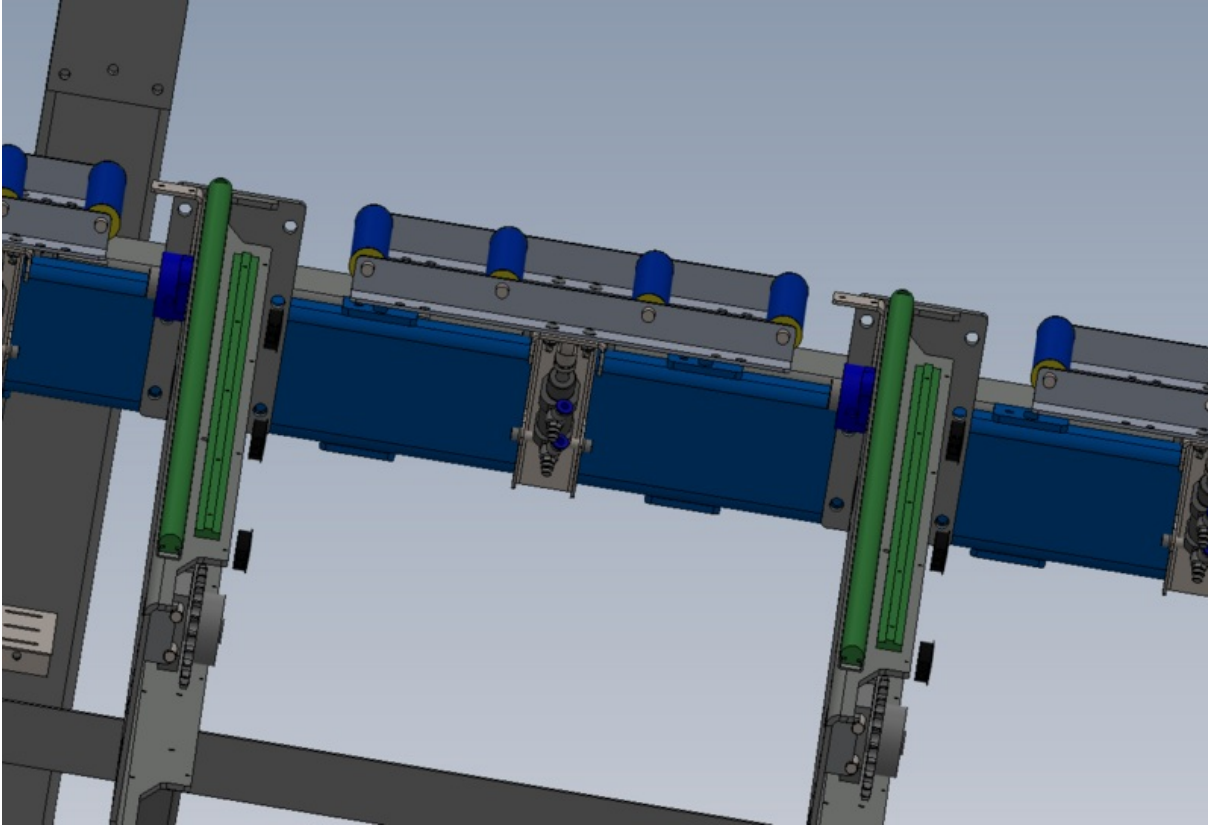

Fichier:R0015259 Mount roller beds to mainframe Screenshot 2023-07-04 110300.png



R0015259_Mount_roller_beds_to_mainframe_Screenshot_2023-07-04_110300

File history

Click on a date/time to view the file as it appeared at that time.

	Date/Time	Thumbnail	Dimensions	User	Comment
current	12:03, 4 July 2023		1,196 × 813 (142 KB)	Gareth Green (talk contribs)	R0015259_Mount_roller_beds_to_mainframe_Screenshot_2023-07-04_110300

You cannot overwrite this file.

File usage

There are no pages that link to this file.

Metadata

This file contains additional information, probably added from the digital camera or scanner used to create or digitize it. If the file has been modified from its original state, some details may not fully reflect the modified file.

Horizontal resolution	37.79 dpc
Vertical resolution	37.79 dpc