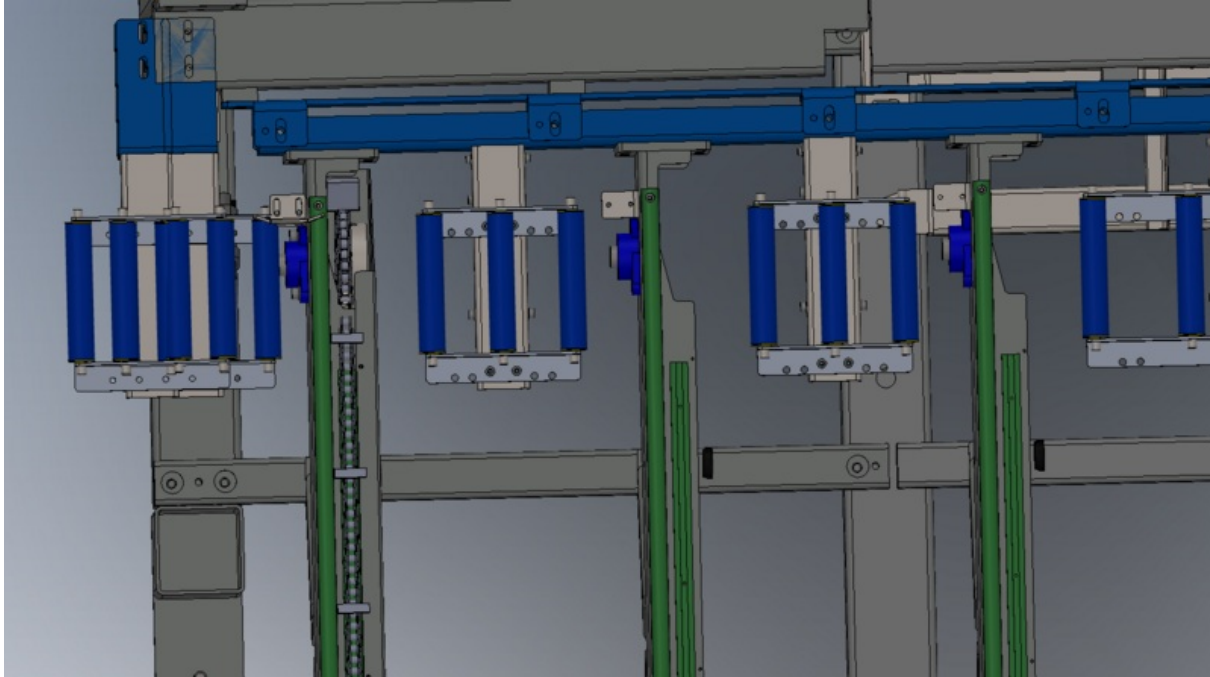

# Fichier:R0015259 Mount roller beds to mainframe Screenshot 2023-07-04 105547.png



R0015259\_Mount\_roller\_beds\_to\_mainframe\_Screenshot\_2023-07-04\_105547

## File history

Click on a date/time to view the file as it appeared at that time.

	Date/Time	Thumbnail	Dimensions	User	Comment
current	11:55, 4 July 2023		1,409 × 787 (239 KB)	Gareth Green (talk   contribs)	R0015259_Mount_roller_beds_to_mainframe_Screenshot_2023-07-04_105547

Horizontal resolution	37.79 dpc
Vertical resolution	37.79 dpc