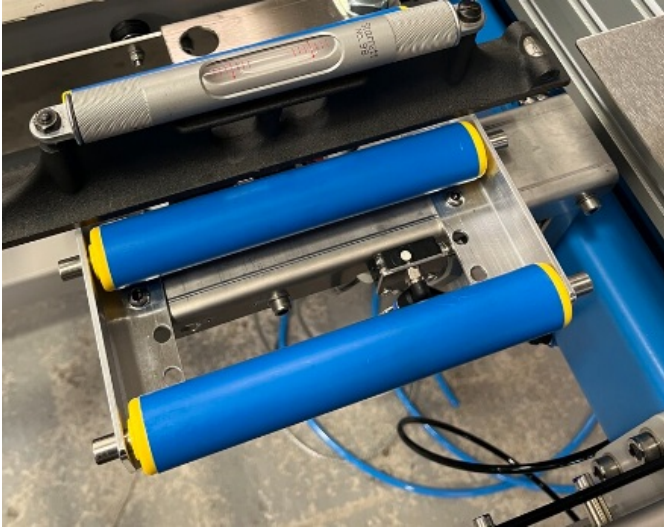

Fichier:R0015259 Mount roller beds to mainframe Screenshot 2023-07-04 104153.png

No higher resolution available.
