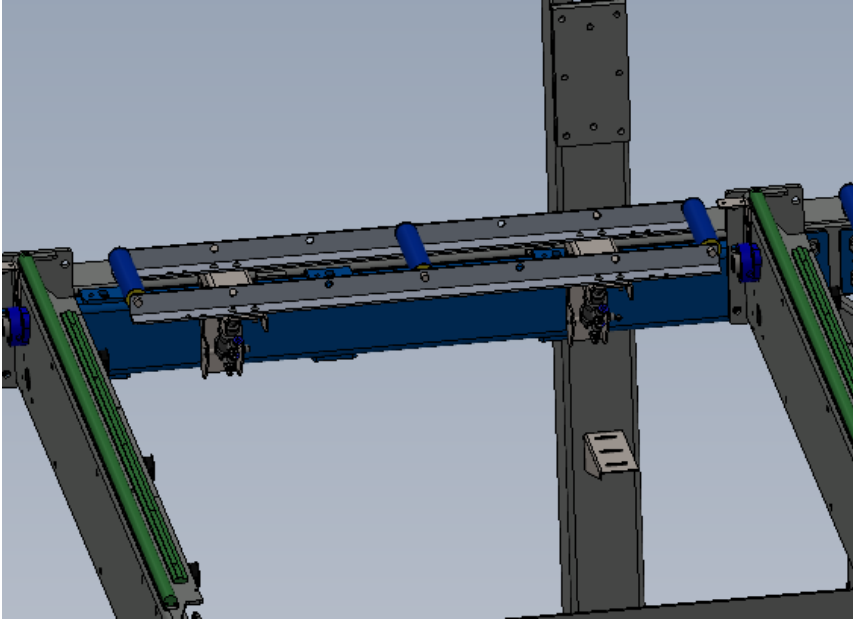

Fichier:R0015259 Mount roller beds to mainframe Screenshot 2023-07-04 104033.png

No higher resolution available.


R0015259_Mount_roller_beds_to_mainframe_Screenshot_2023-07-04_104033

File history

Click on a date/time to view the file as it appeared at that time.

	Date/Time	Thumbnail	Dimensions	User	Comment
current	11:40, 4 July 2023		565 × 408 (38 KB)	Gareth Green (talk contribs)	R0015259_Mount_roller_beds_to_mainframe_Screenshot_2023-07-04_104033

Horizontal resolution	37.79 dpc
Vertical resolution	37.79 dpc