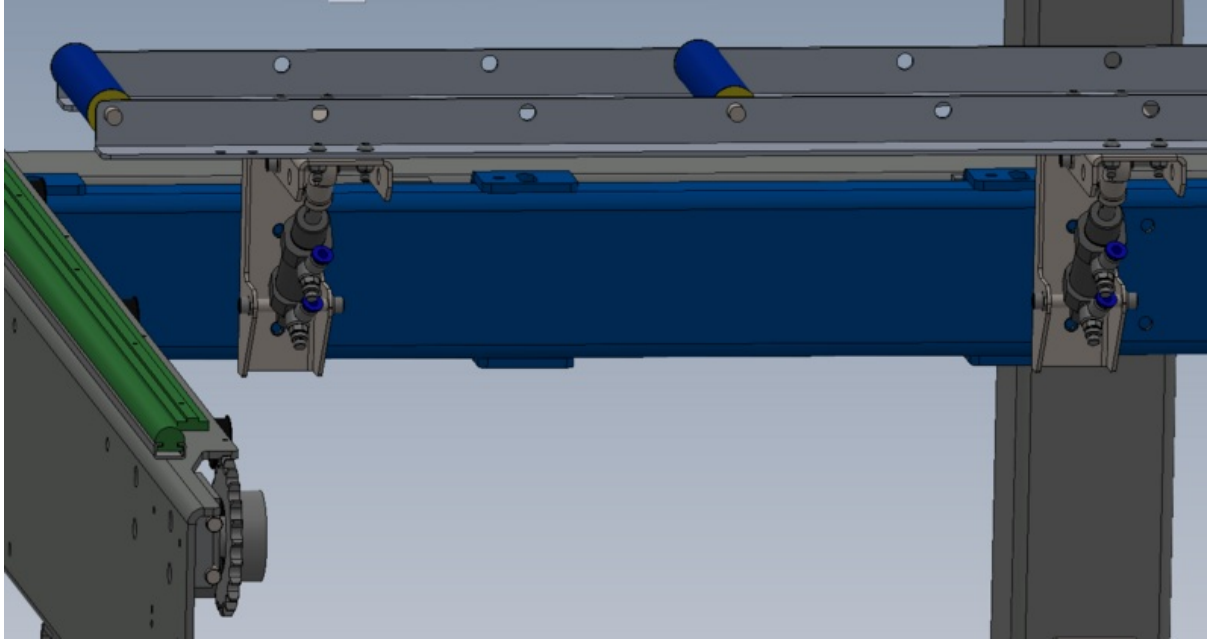

Fichier:R0015259 Mount roller beds to mainframe Screenshot 2023-07-04 103826.png



R0015259_Mount_roller_beds_to_mainframe_Screenshot_2023-07-04_103826

File history

Click on a date/time to view the file as it appeared at that time.

	Date/Time	Thumbnail	Dimensions	User	Comment
current	11:38, 4 July 2023		1,359 × 716 (89 KB)	Gareth Green (talk contribs)	R0015259_Mount_roller_beds_to_mainframe_Screenshot_2023-07-04_103826

You cannot overwrite this file.

File usage

The following page links to this file:

R0015259 Mount roller beds to mainframe

Metadata

This file contains additional information, probably added from the digital camera or scanner used to create or digitize it. If the file has been modified from its original state, some details may not fully reflect the modified file.

Horizontal resolution	37.79 dpc
Vertical resolution	37.79 dpc