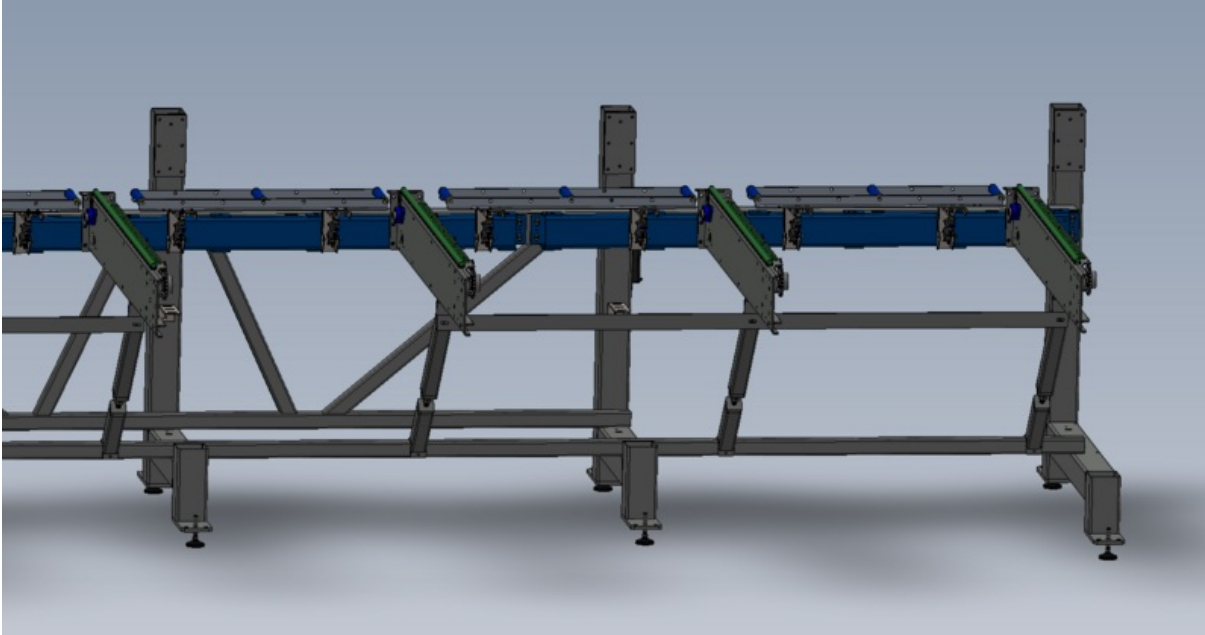

# Fichier:R0015259 Mount roller beds to mainframe Screenshot 2023-07-04 101805.png



R0015259\_Mount\_roller\_beds\_to\_mainframe\_Screenshot\_2023-07-04\_101805

## File history

Click on a date/time to view the file as it appeared at that time.

	Date/Time	Thumbnail	Dimensions	User	Comment
current	11:20, 4 July 2023		1,578 × 825 (176 KB)	Gareth Green (talk   contribs)	R0015259_Mount_roller_beds_to_mainframe_Screenshot_2023-07-04_101805