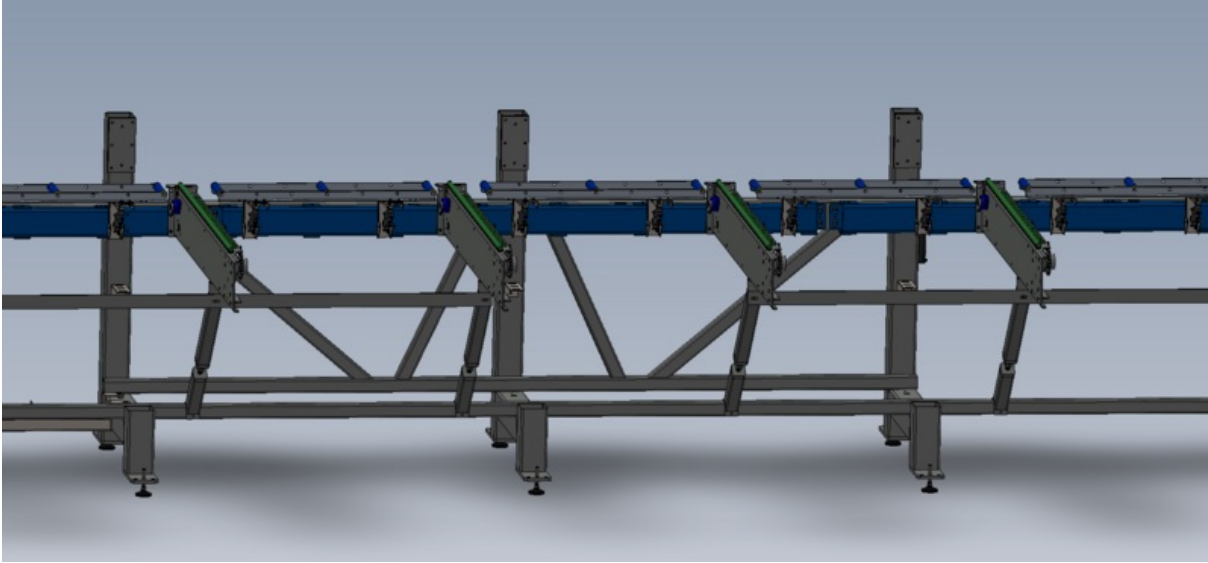

Fichier:R0015259 Mount roller beds to mainframe Screenshot 2023-07-04 101750.png



R0015259_Mount_roller_beds_to_mainframe_Screenshot_2023-07-04_101750

File history

Click on a date/time to view the file as it appeared at that time.

	Date/Time	Thumbnail	Dimensions	User	Comment
current	11:20, 4 July 2023		1,805 × 834 (192 KB)	Gareth Green (talk contribs)	R0015259_Mount_roller_beds_to_mainframe_Screenshot_2023-07-04_101750

You cannot overwrite this file.

File usage

The following page links to this file:

R0015259 Mount roller beds to mainframe

Metadata

This file contains additional information, probably added from the digital camera or scanner used to create or digitize it. If the file has been modified from its original state, some details may not fully reflect the modified file.

Horizontal resolution	37.79 dpc
Vertical resolution	37.79 dpc