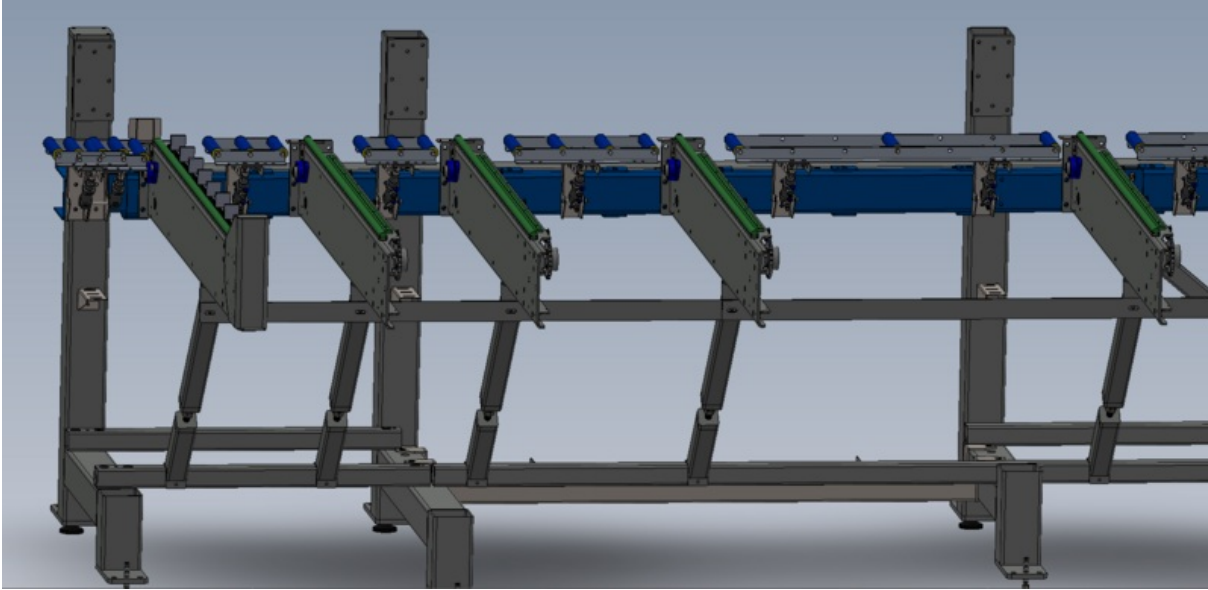

Fichier:R0015259 Mount roller beds to mainframe Screenshot 2023-07-04 101725.png



R0015259_Mount_roller_beds_to_mainframe_Screenshot_2023-07-04_101725

File history

Click on a date/time to view the file as it appeared at that time.

	Date/Time	Thumbnail	Dimensions	User	Comment
current	11:20, 4 July 2023		1,757 × 853 (200 KB)	Gareth Green (talk contribs)	R0015259_Mount_roller_beds_to_mainframe_Screenshot_2023-07-04_101725

You cannot overwrite this file.

File usage

The following page links to this file:

R0015259 Mount roller beds to mainframe

Metadata

This file contains additional information, probably added from the digital camera or scanner used to create or digitize it. If the file has been modified from its original state, some details may not fully reflect the modified file.

Horizontal resolution	37.79 dpc
Vertical resolution	37.79 dpc