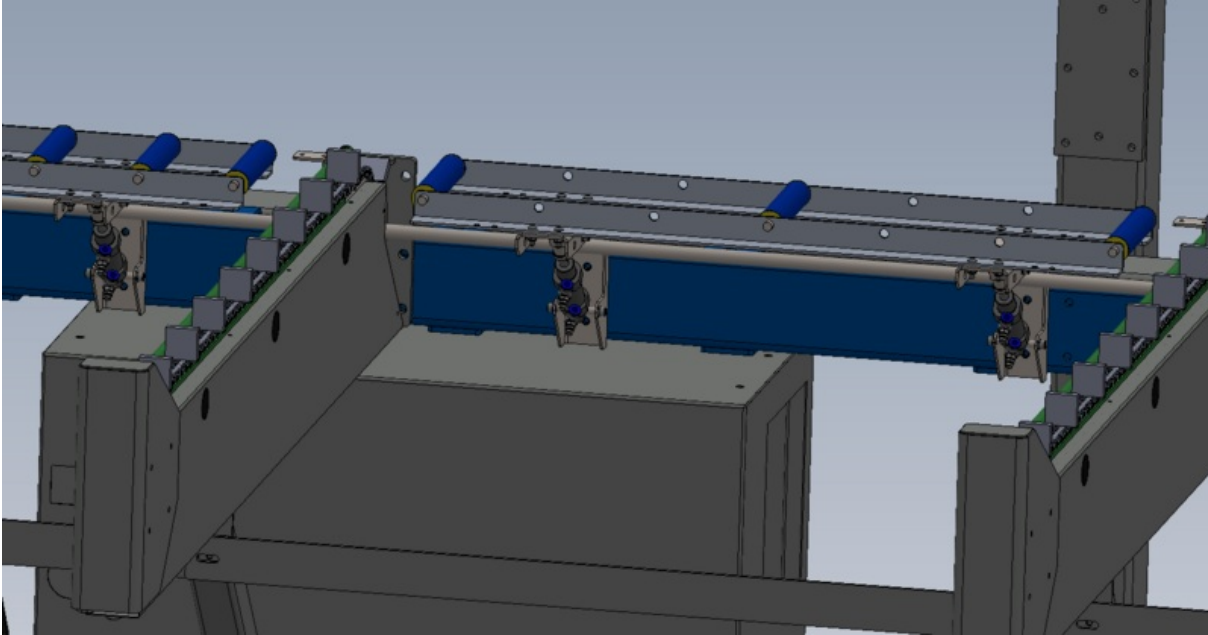

Fichier:R0015259 Mount roller beds to mainframe Screenshot 2023-07-04 094602.png



R0015259_Mount_roller_beds_to_mainframe_Screenshot_2023-07-04_094602

File history

Click on a date/time to view the file as it appeared at that time.

	Date/Time	Thumbnail	Dimensions	User	Comment
current	10:46, 4 July 2023		1,389 × 726 (126 KB)	Gareth Green (talk contribs)	R0015259_Mount_roller_beds_to_mainframe_Screenshot_2023-07-04_094602

You cannot overwrite this file.

File usage

The following page links to this file:

R0015259 Mount roller beds to mainframe

Metadata

This file contains additional information, probably added from the digital camera or scanner used to create or digitize it. If the file has been modified from its original state, some details may not fully reflect the modified file.

Horizontal resolution	37.79 dpc
Vertical resolution	37.79 dpc