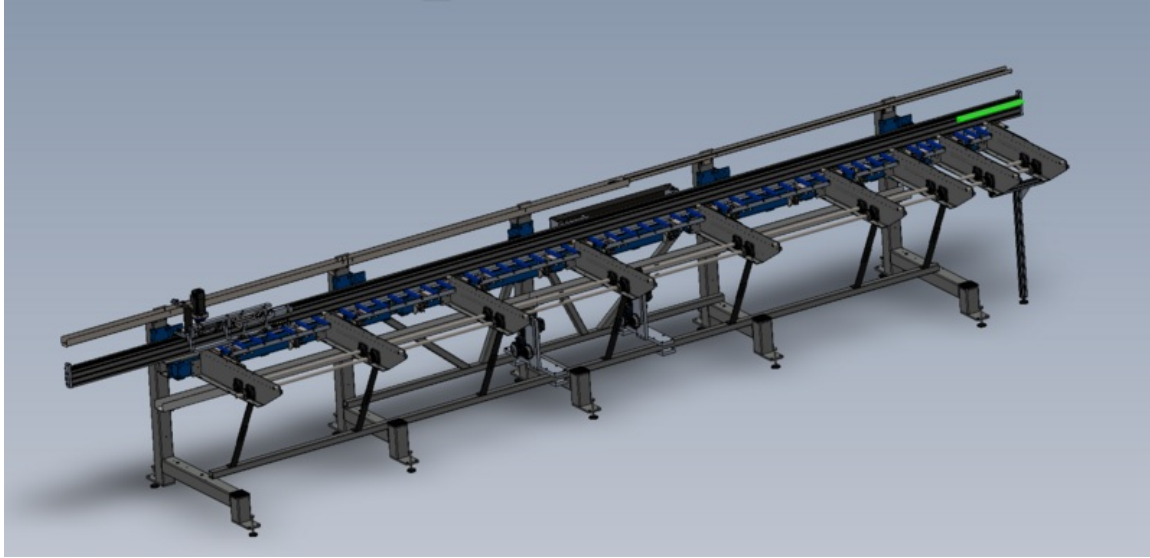

Fichier:R0015255 Mount Assemblies to Main Frame Screenshot 2023-10-18 083734.png



R0015255_Mount_Assemblies_to_Main_Frame_Screenshot_2023-10-18_083734

File history

Click on a date/time to view the file as it appeared at that time.

| | Date/Time | Thumbnail | Dimensions | User | Comment |
|---------|------------------------|---|----------------------|--------------------------------|--|
| current | 09:37, 18 October 2023 |  | 1,664 × 802 (266 KB) | Gareth Green (talk contribs) | R0015255_Mount_Assemblies_to_Main_Frame_Screenshot_2023-10-18_083734 |