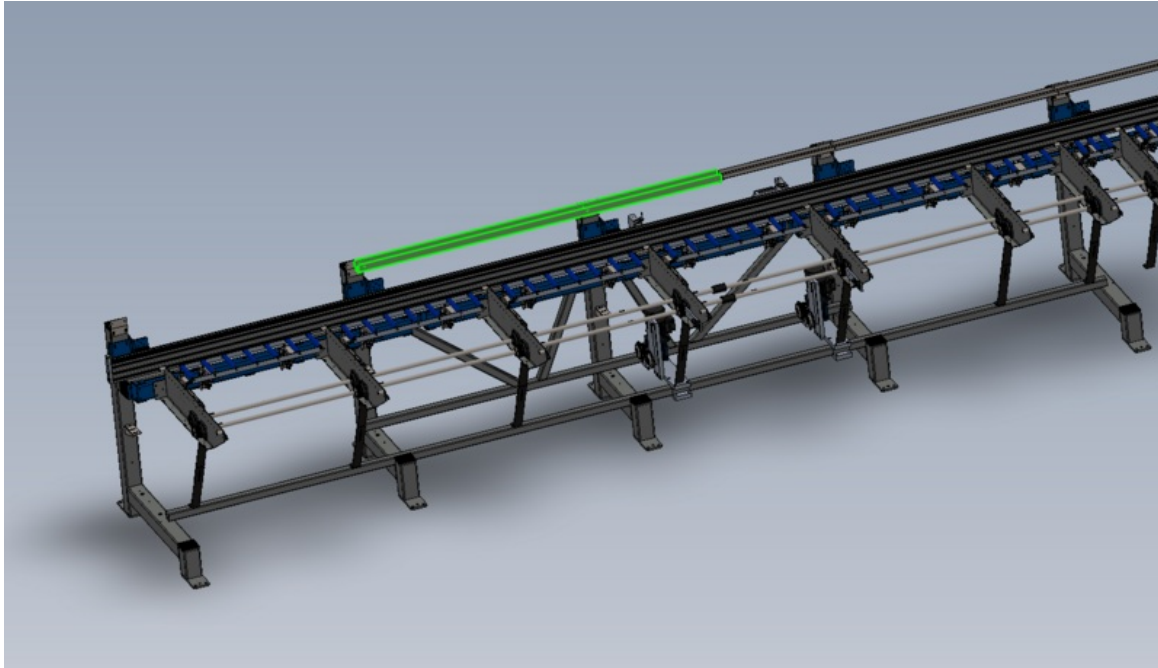

Fichier:R0015255 Mount Assemblies to Main Frame Screenshot 2023-08-16 150507.png



R0015255_Mount_Assemblies_to_Main_Frame_Screenshot_2023-08-16_150507

File history

Click on a date/time to view the file as it appeared at that time.

	Date/Time	Thumbnail	Dimensions	User	Comment
current	16:07, 16 August 2023		1,342 × 769 (229 KB)	Gareth Green (talk contribs)	R0015255_Mount_Assemblies_to_Main_Frame_Screenshot_2023-08-16_150507

Horizontal resolution	37.79 dpc
Vertical resolution	37.79 dpc