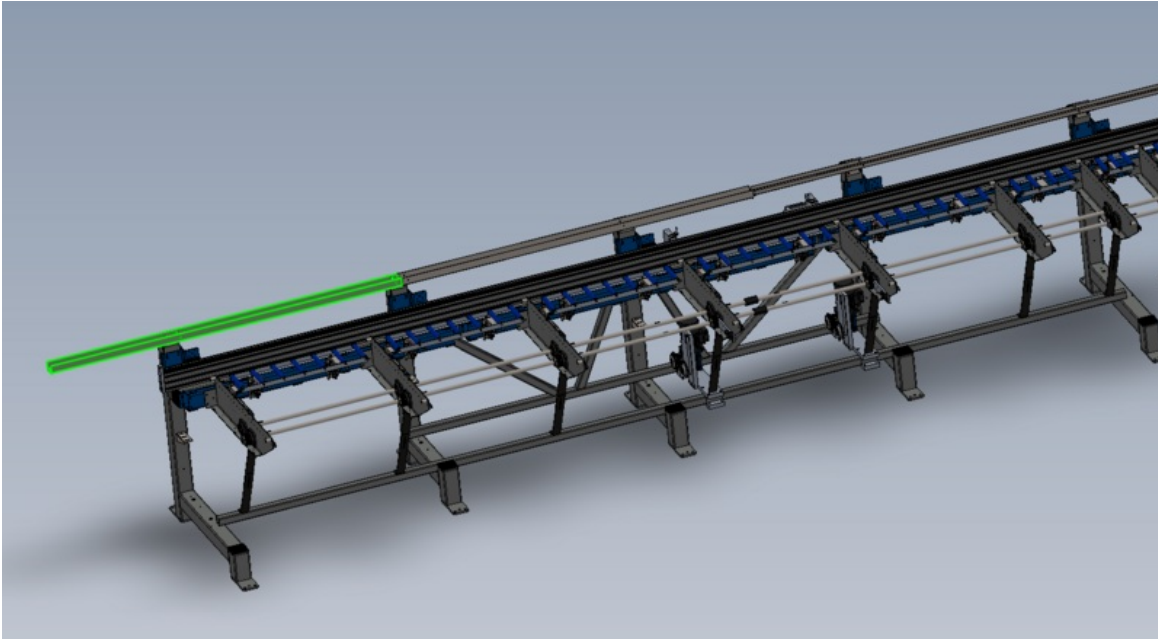

# Fichier:R0015255 Mount Assemblies to Main Frame Screenshot 2023-08-16 150457.png



R0015255\_Mount\_Assemblies\_to\_Main\_Frame\_Screenshot\_2023-08-16\_150457

## File history

Click on a date/time to view the file as it appeared at that time.

	Date/Time	Thumbnail	Dimensions	User	Comment
current	16:07, 16 August 2023		1,388 × 762 (226 KB)	Gareth Green (talk   contribs)	R0015255_Mount_Assemblies_to_Main_Frame_Screenshot_2023-08-16_150457