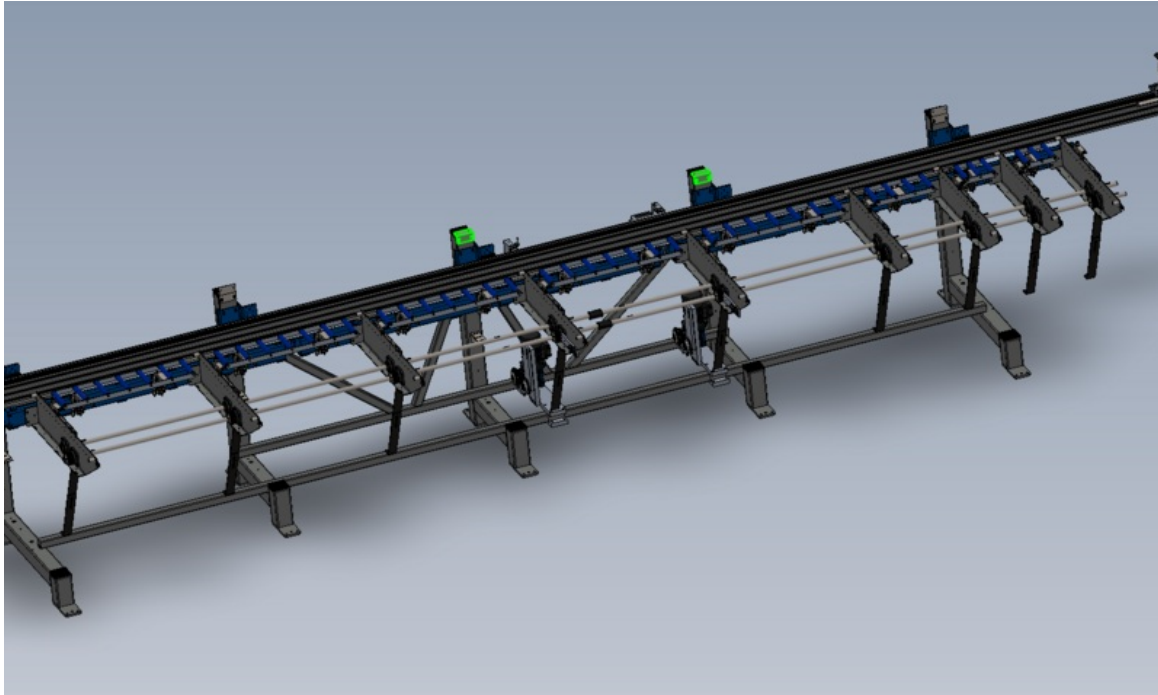

Fichier:R0015255 Mount Assemblies to Main Frame Screenshot 2023-08-16 150115.png



R0015255_Mount_Assemblies_to_Main_Frame_Screenshot_2023-08-16_150115

File history

Click on a date/time to view the file as it appeared at that time.

	Date/Time	Thumbnail	Dimensions	User	Comment
current	16:01, 16 August 2023		1,331 × 796 (230 KB)	Gareth Green (talk contribs)	R0015255_Mount_Assemblies_to_Main_Frame_Screenshot_2023-08-16_150115

Horizontal resolution	37.79 dpc
Vertical resolution	37.79 dpc