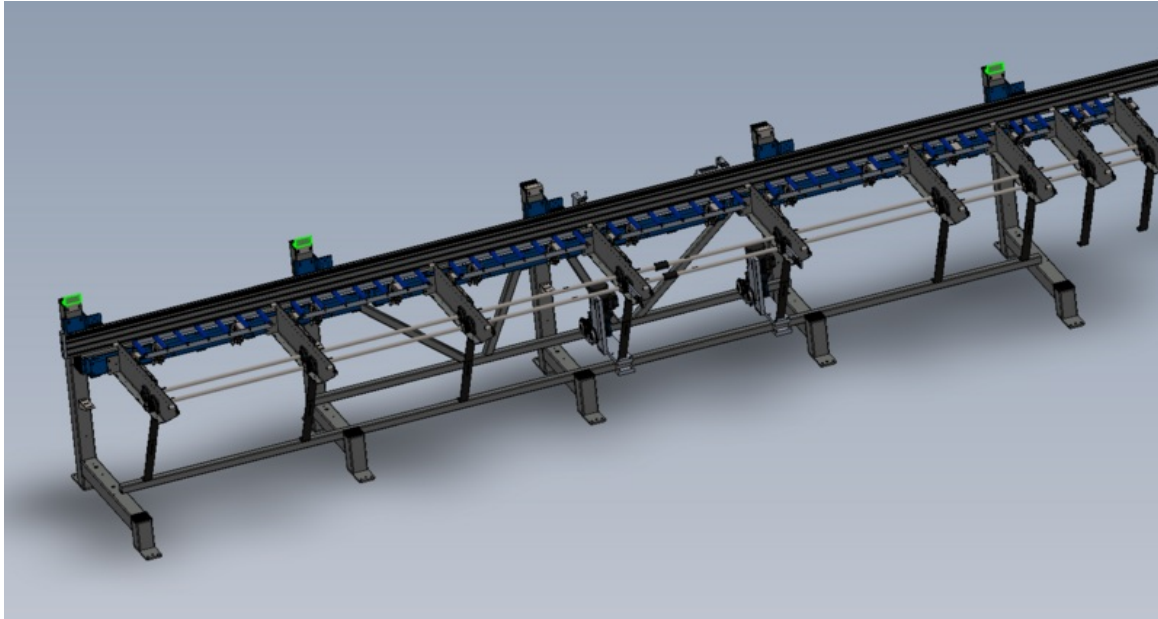

Fichier:R0015255 Mount Assemblies to Main Frame Screenshot 2023-08-16 145913.png



R0015255_Mount_Assemblies_to_Main_Frame_Screenshot_2023-08-16_145913

File history

Click on a date/time to view the file as it appeared at that time.

	Date/Time	Thumbnail	Dimensions	User	Comment
current	14:59, 16 August 2023		1,369 × 728 (237 KB)	Gareth Green (talk contribs)	R0015255_Mount_Assemblies_to_Main_Frame_Screenshot_2023-08-16_145913

Horizontal resolution	37.79 dpc
Vertical resolution	37.79 dpc