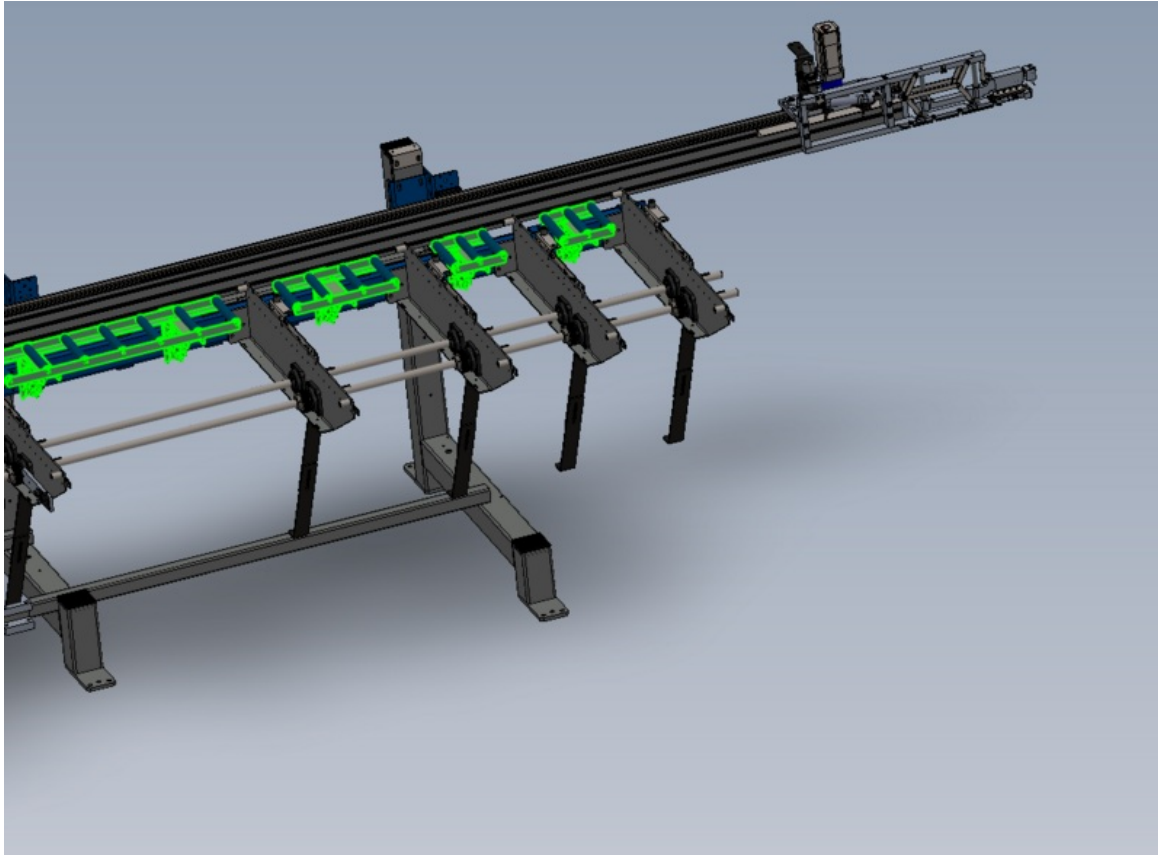

Fichier:R0015255 Mount Assemblies to Main Frame Screenshot 2023-08-16 145355.png



R0015255_Mount_Assemblies_to_Main_Frame_Screenshot_2023-08-16_145355

File history

Click on a date/time to view the file as it appeared at that time.

	Date/Time	Thumbnail	Dimensions	User	Comment
current	15:54, 16 August 2023		1,089 × 799 (169 KB)	Gareth Green (talk contribs)	R0015255_Mount_Assemblies_to_Main_Frame_Screenshot_2023-08-16_145355

Horizontal resolution	37.79 dpc
Vertical resolution	37.79 dpc