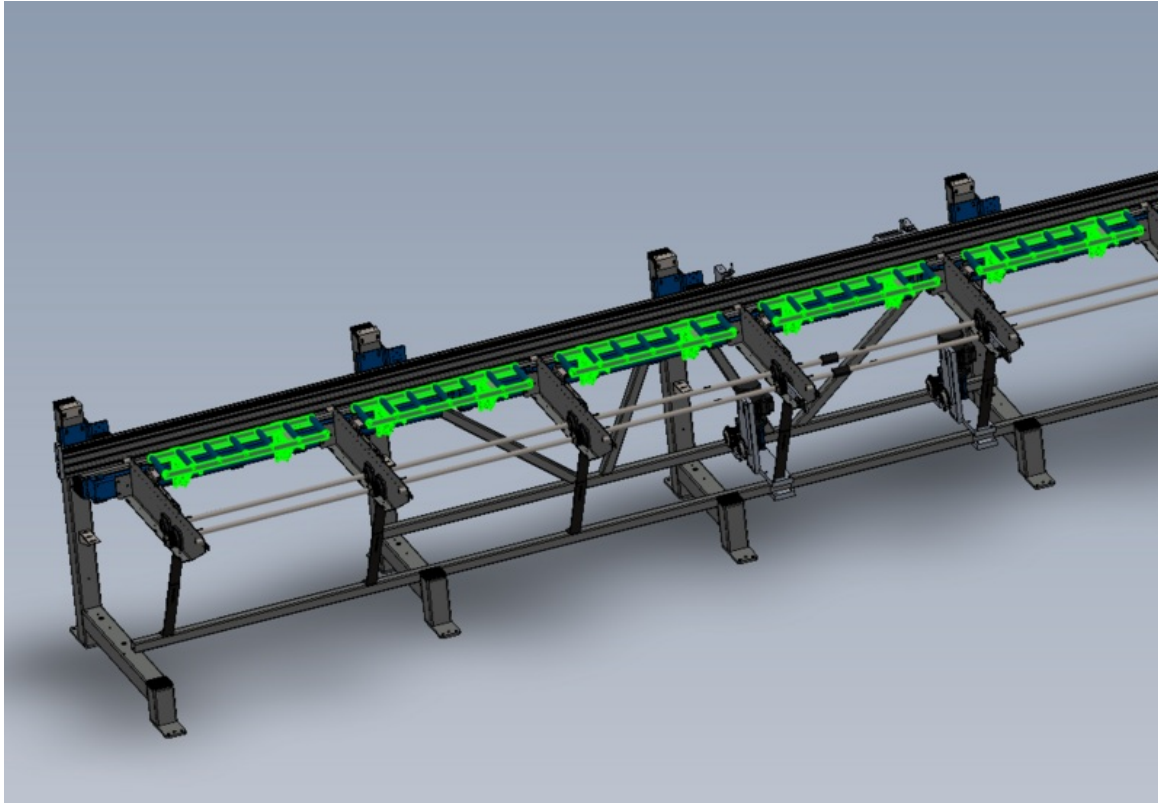

Fichier:R0015255 Mount Assemblies to Main Frame Screenshot 2023-08-16 145256.png



R0015255_Mount_Assemblies_to_Main_Frame_Screenshot_2023-08-16_145256

File history

Click on a date/time to view the file as it appeared at that time.

	Date/Time	Thumbnail	Dimensions	User	Comment
current	15:53, 16 August 2023		1,063 × 732 (186 KB)	Gareth Green (talk contribs)	R0015255_Mount_Assemblies_to_Main_Frame_Screenshot_2023-08-16_145256

Horizontal resolution	37.79 dpc
Vertical resolution	37.79 dpc