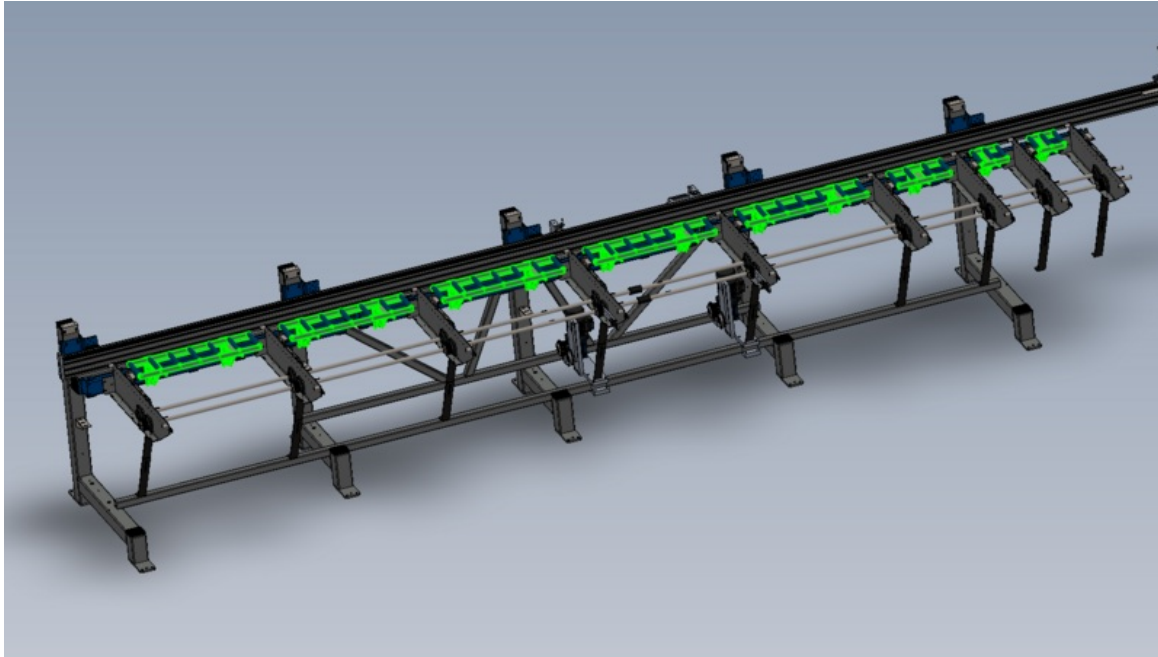

# Fichier:R0015255 Mount Assemblies to Main Frame Screenshot 2023-08-16 145155.png



R0015255\_Mount\_Assemblies\_to\_Main\_Frame\_Screenshot\_2023-08-16\_145155

## File history

Click on a date/time to view the file as it appeared at that time.

	Date/Time	Thumbnail	Dimensions	User	Comment
current	15:52, 16 August 2023		1,425 × 804 (249 KB)	Gareth Green (talk   contribs)	R0015255_Mount_Assemblies_to_Main_Frame_Screenshot_2023-08-16_145155

Horizontal resolution	37.79 dpc
Vertical resolution	37.79 dpc