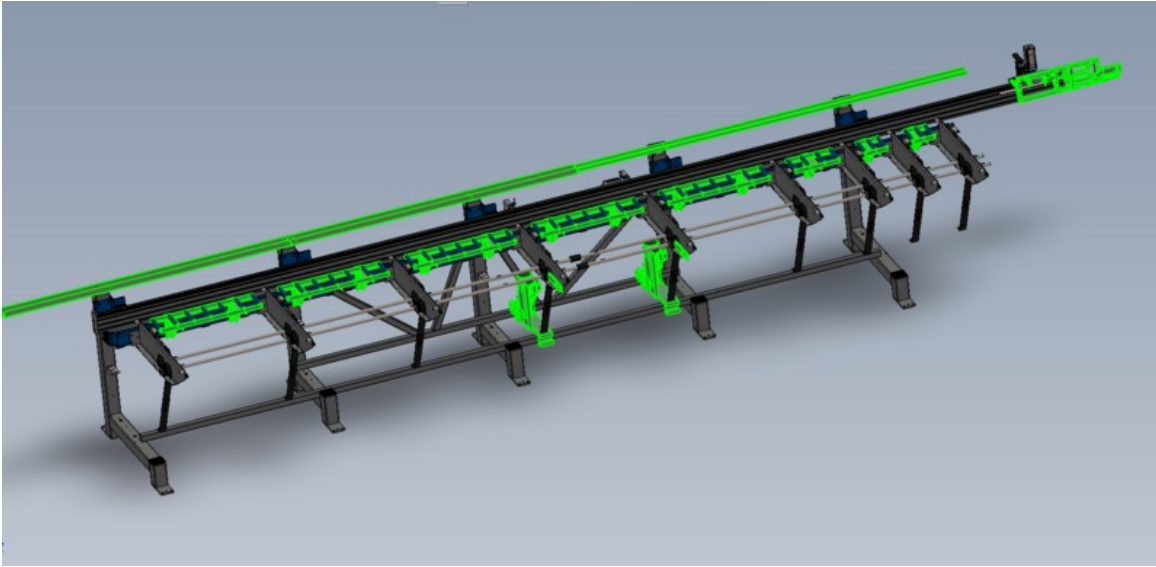

Fichier:R0015255 Mount Assemblies to Main Frame Screenshot 2023-08-16 144918.png



R0015255_Mount_Assemblies_to_Main_Frame_Screenshot_2023-08-16_144918

File history

Click on a date/time to view the file as it appeared at that time.

| | Date/Time | Thumbnail | Dimensions | User | Comment |
|---------|-----------------------|---|----------------------|--------------------------------|--|
| current | 15:49, 16 August 2023 |  | 1,703 × 825 (272 KB) | Gareth Green (talk contribs) | R0015255_Mount_Assemblies_to_Main_Frame_Screenshot_2023-08-16_144918 |

| | |
|-----------------------|-----------|
| Horizontal resolution | 37.79 dpc |
| Vertical resolution | 37.79 dpc |