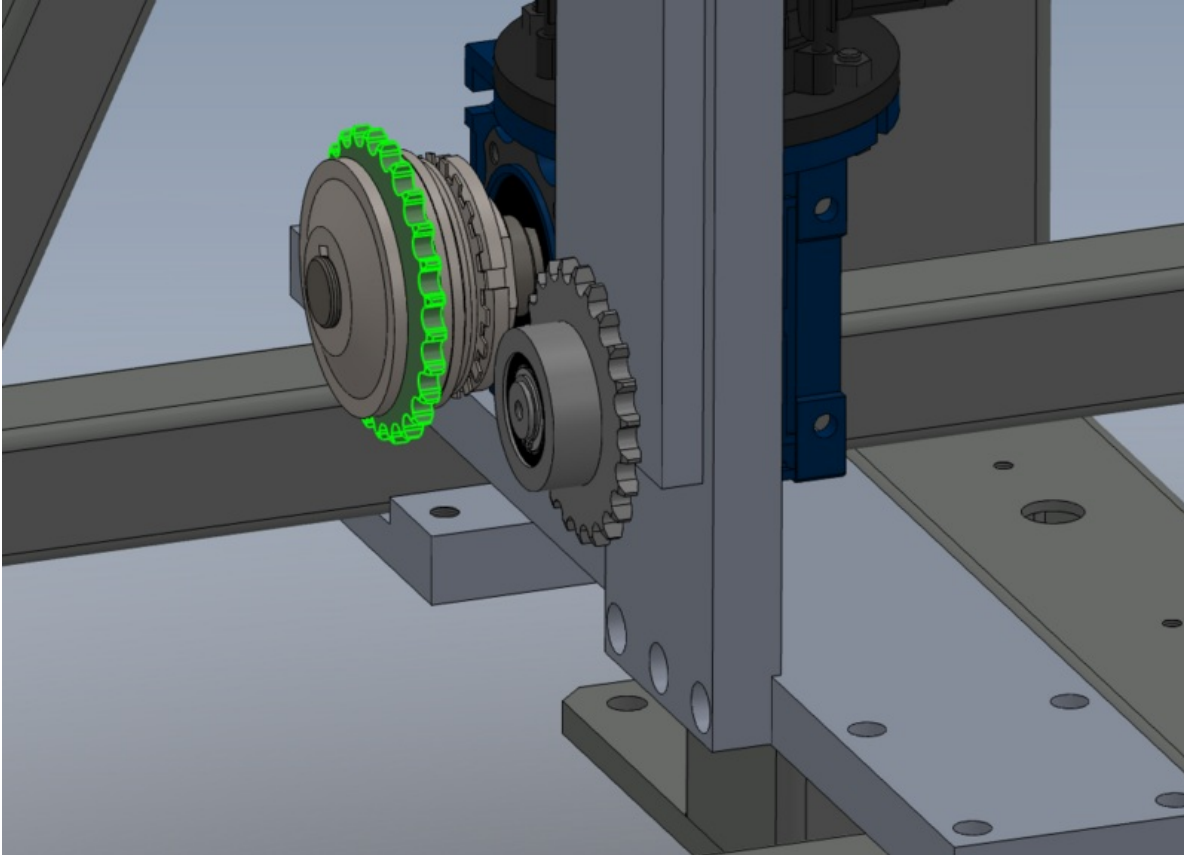

Fichier:R0015255 Mount Assemblies to Main Frame Screenshot 2023-07-13 122354.png



R0015255_Mount_Assemblies_to_Main_Frame_Screenshot_2023-07-13_122354

File history

Click on a date/time to view the file as it appeared at that time.

	Date/Time	Thumbnail	Dimensions	User	Comment
current	13:24, 13 July 2023		1,061 × 764 (154 KB)	Gareth Green (talk contribs)	R0015255_Mount_Assemblies_to_Main_Frame_Screenshot_2023-07-13_122354

Horizontal resolution	37.79 dpc
Vertical resolution	37.79 dpc